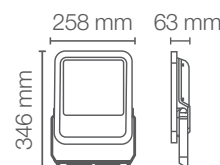

LED projector for outdoor lighting. Easy and fast installing. No need of additional lamps. Available in two versions: Warm Light (3000 K) and Cool Light (5000 K).

80W

125W

165W

200W

80W

125W

165W