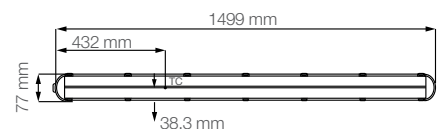

42W

APLICACIONES / APPLICATIONS

- Cámaras frigoríficas
  Cold rooms
- Hangares
  Hangars
- Industrias
  Industries
- Estacionamientos
  Parking lots
- Vapores y Saunas
  Vapors and Saunas

Código Sku	Potencia Power (W)	Equivalencia Equivalence Fluor. (W)	Flujo Luminoso Luminous Flux (lm)	Ángulo de Apertura Opening Angle	Temp. de Color Color Temp. (K)	IRC CRI	Vida Útil (L70)	Dimensiones Dimensions (mm) Luminaria	Dimensiones Dimensions (mm) Driver	Color de Producto Product Color	Unidades por Caja Units per box
7016679	42	2 x 32 T8	4 800	115°	○ 4000	>80	30 000	1199 X 77	1790 x 30 x 21	Blanco	6
7016680	42	2 x 32 T8	4 800	115°	● 6500	>80	30 000	1199 X 77	1790 x 30 x 21	Blanco	6
7016681	60	2 x 59 T8	6 960	115°	○ 4000	>80	30 000	1499 x 77	1790 x 30 x 21	Blanco	6
7016683	60	2 x 59 T8	6 960	115°	● 6500	>80	30 000	1499 x 77	1790 x 30 x 21	Blanco	6