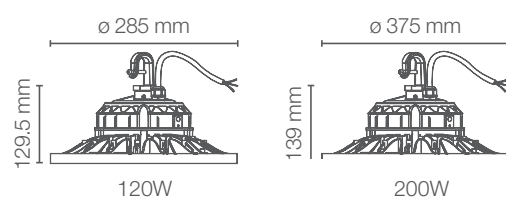

**HASTA
50%
DE
ECONOMÍA**

SAVES UP TO
SAVINGS

5

AÑOS DE
GARANTÍA

YEAR
WARRANTY

100 – 277 V~

IP 65

IK08

**BRACKET
INCLUDED**

BRACKET HOOK
INCLUDED