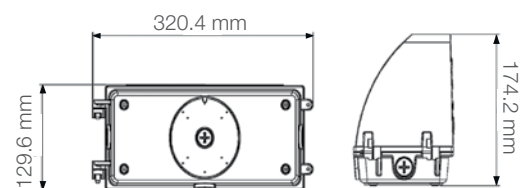

APLICACIONES / APPLICATIONS

Código Sku	Potencia Power (W)	Equivalencia Equivalence AM (W)	Flujo Luminoso Luminous Flux (lm)	Ángulo de Apertura Opening Angle	Temp. de Color Color Temp. (K)	IRC CRI	Vida Útil (L70)	Dimensiones Dimensions (mm)	Color de Producto Product Color	Unidades por Caja Units per box
* 7016831	28	175	3640	110°	○ 4000	>80	50 000	320.4x129.6x174.2	Gris Oscuro	4
* 7016832	28	175	3640	110°	● 6500	>80	50 000	320.4x129.6x174.2	Gris Oscuro	4
* 7016834	45	250	5850	110°	○ 4000	>80	50 000	320.4x129.6x174.2	Gris Oscuro	4
* 7016835	45	250	5850	110°	● 6500	>80	50 000	320.4x129.6x174.2	Gris Oscuro	4
* 7016836	70	400	9100	110°	○ 4000	>80	50 000	320.4x129.6x174.2	Gris Oscuro	4
* 7016839	70	400	9100	110°	● 6500	>80	50 000	320.4x129.6x174.2	Gris Oscuro	4

* Producto bajo pedido

* En sustitución de lámparas de aditivos metálicos / In the replacement of metal halide lamps.