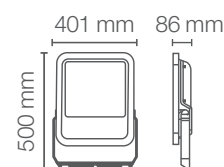

LED projector for outdoor lighting. Easy and fast installing. No need of additional lamps. Available in two versions: Warm Light (3000 K) and Cool Light (5000 K).

80W

125W

165W

200W

80W

125W

165W