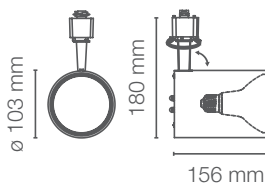

LEDVANCE® TRACKLIGHT

Es una tendencia en la iluminación a detalle, adecuada para aplicaciones comerciales, con una iluminación moderna y decorativa. Ideal para enfocar objetos y destacar espacios.

A trend towards lighting in detail, it is suitable for commercial applications, with modern and decorative lighting, ideal for focusing objects and highlighting spaces.

- **3**
  AÑOS DE GARANTÍA
  YEAR WARRANTY
- **MATERIAL ALUMINIO**
  ALUMINUM FINISH
- **E27**
  PAR20 / PAR30 PAR38
- **GU10**
  PAR16 / AR111
- **2 COLORES**
  COLORS
- **LÁMPARA NO INCLUIDA**
  LAMP NOT INCLUDED
- **IP 20**

PAR30

APLICACIONES / APPLICATIONS

- Establecimientos
  Shops
- Oficinas
  Offices
- Pasillos
  Corridors
- Ambientes
  residenciales
  Residential
  environments

Compatible con nuestra línea de lámparas LED SUPERSTAR.

Código Sku	Versión	Material	Potencia Max. Max. Power (W)	Base	Dimensiones Dimensions (mm)	Peso Weight (g)	Color de Producto Product Color	Unidades por caja Units per box
7014954	AR111	Aluminio	14	GU10	112 x 118 x 194	440	Negro	12
7014956	AR111	Aluminio	14	GU10	112 x 118 x 194	440	Blanco	12
7014947	PAR16	Aluminio	11	GU10	113 x 61 x 134	235	Negro	12
7014948	PAR16	Aluminio	11	GU10	113 x 61 x 134	235	Blanco	12
7014963	PAR20	Aluminio	7	E27	150 x 75 x 151	340	Negro	12
7014964	PAR20	Aluminio	7	E27	150 x 75 x 151	340	Blanco	12
7014949	PAR30 LN	Aluminio	31	E27	156 x 103 x 180	425	Negro	12
7014950	PAR30 LN	Aluminio	31	E27	156 x 103 x 180	425	Blanco	12
7015079	PAR38	Aluminio	16	E27	270 x 128 x 145	288	Negro	12
7015081	PAR38	Aluminio	16	E27	270 x 128 x 145	288	Blanco	12