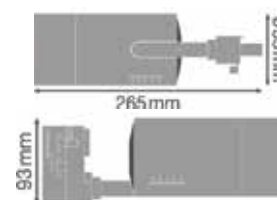

APLICACIONES / APPLICATIONS

Establecimientos
Shops

Oficinas
Offices

Pasillos
Corridors

Ambientes residenciales
Residential environments

Código Sku	Potencia Power (W)	Equivalencia Equivalence Halógena (W)	Flujo Luminoso Luminous Flux (lm)	Ángulo de Apertura Opening Angle	Temp. de Color Color Temp. (K)	IRC CRI	Vida Útil (L70)	Dimensiones Dimensions (mm)	Color de Producto Product Color	Unidades por Caja Units per box
7017395	25	90	1 500	15 -55°	● 3000	>97	50 000	Ø 85 x 265	Blanco	4
7017398	25	90	1 500	15 -55°	○ 4000	>97	50 000	Ø 85 x 265	Blanco	4
7017399	25	90	1 500	15 -55°	● 3000	>97	50 000	Ø 85 x 265	Negro	4
7017400	25	90	1 500	15 -55°	○ 4000	>97	50 000	Ø 85 x 265	Negro	4