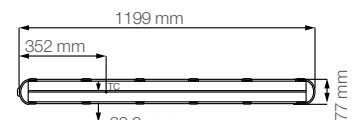

LEDVANCE® DAMP-PROOF LED EMERGENCY DRIVER

Luminaria con difusor en policarbonato para sobreponer con diseño lineal y moderno. Disponible en temperaturas de color: Blanco Frío (4000 K) y Luz de Día (6500 K). Equipada con kit de emergencia de 3 horas de autonomía. Equipada con kit de emergencia de 3 horas de autonomía. El flujo Luminoso en Modo de Emergencia es de 600lm.

Damp Proof luminaire with PC diffuser and modern design. Available in two versions, Cool Light (4000 K) and Day Light (6500 K). Equipped with a 3 hour autonomy emergency kit. The luminous flux in Emergency Mode is 600lm.

YEAR WARRANTY LUMINARIA

YEAR WARRANTY DRIVER

EMERGENCY LIGHT

60W

APLICACIONES / APPLICATIONS

- Cámaras frigoríficas
  Cold rooms
- Hangares
  Hangars
- Industrias
  Industries
- Estacionamientos
  Parking lots
- Vapores y Saunas
  Vapors and Saunas

Código Sku	Potencia Power (W)	Equivalencia Equivalence Fluor. (W)	Flujo Luminoso Luminous Flux (lm)	Ángulo de Apertura Opening Angle	Temp. de Color Color Temp. (K)	IRC CRI	Vida Útil (L70)	Dimensiones Dimensions (mm) Luminaria	Dimensiones Dimensions (mm) Driver	Color de Producto Product Color	Unidades por Caja Units per box
7016679	42	2 x 32 T8	4 800	115°	○ 4000	>80	30 000	1199 X 77	1790 x 30 x 21	Blanco	6
7016680	42	2 x 32 T8	4 800	115°	● 6500	>80	30 000	1199 X 77	1790 x 30 x 21	Blanco	6
7016681	60	2 x 59 T8	6 960	115°	○ 4000	>80	30 000	1499 x 77	1790 x 30 x 21	Blanco	6
7016683	60	2 x 59 T8	6 960	115°	● 6500	>80	30 000	1499 x 77	1790 x 30 x 21	Blanco	6