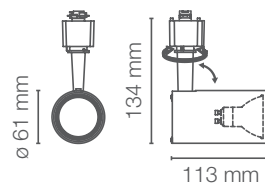

LEDVANCE® TRACKLIGHT

Es una tendencia en la iluminación a detalle, adecuada para aplicaciones comerciales, con una iluminación moderna y decorativa. Ideal para enfocar objetos y destacar espacios.

A trend towards lighting in detail, it is suitable for commercial applications, with modern and decorative lighting, ideal for focusing objects and highlighting spaces.

- **3**
  AÑOS DE GARANTÍA
  YEAR WARRANTY
- **MATERIAL ALUMINIO**
  ALUMINUM FINISH
- **E27**
  PAR20 / PAR30 PAR38
- **GU10**
  PAR16 / AR111
- **2 COLORES**
  COLORS
- **LÁMPARA NO INCLUIDA**
  LAMP NOT INCLUDED
- **IP 20**

PAR16

APLICACIONES / APPLICATIONS

- Establecimientos
  Shops
- Oficinas
  Offices
- Pasillos
  Corridors
- Ambientes
  residenciales
  Residential
  environments

Compatible con nuestra línea de lámparas LED SUPERSTAR.

Código Sku	Versión	Material	Potencia Max. Max. Power (W)	Base	Dimensiones Dimensions (mm)	Peso Weight (g)	Color de Producto Product Color	Unidades por caja Units per box
7014954	AR111	Aluminio	14	GU10	112 x 118 x 194	440	Negro	12
7014956	AR111	Aluminio	14	GU10	112 x 118 x 194	440	Blanco	12
7014947	PAR16	Aluminio	11	GU10	113 x 61 x 134	235	Negro	12
7014948	PAR16	Aluminio	11	GU10	113 x 61 x 134	235	Blanco	12
7014963	PAR20	Aluminio	7	E27	150 x 75 x 151	340	Negro	12
7014964	PAR20	Aluminio	7	E27	150 x 75 x 151	340	Blanco	12
7014949	PAR30 LN	Aluminio	31	E27	156 x 103 x 180	425	Negro	12
7014950	PAR30 LN	Aluminio	31	E27	156 x 103 x 180	425	Blanco	12
7015079	PAR38	Aluminio	16	E27	270 x 128 x 145	288	Negro	12
7015081	PAR38	Aluminio	16	E27	270 x 128 x 145	288	Blanco	12