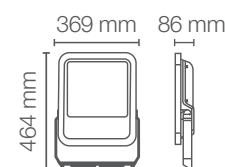

LED projector for outdoor lighting. Easy and fast installing. No need of additional lamps. Available in two versions: Warm Light (3000 K) and Cool Light (5000 K).

80W

125W

165W

200W

80W

125W

165W