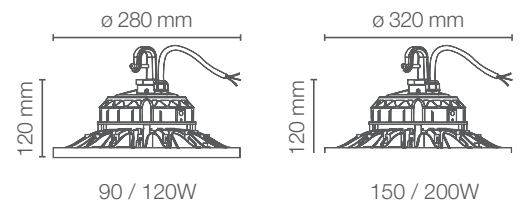

**HASTA
50%
DE
ECONOMÍA**

SAVES UP TO
SAVINGS

5
AÑOS DE

YEAR
WARRANTY

100 – 277 V~

IP65

IK08

ATENUABLE

DIMMING