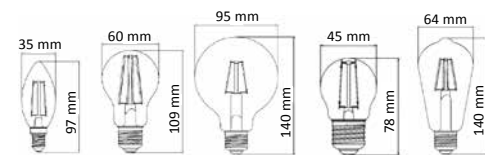

7014551 7015552 7015551 7015156 7015153 7015154

APLICACIONES / APPLICATIONS

Código Sku	Potencia Power (W)	Equivalencia Inc. (W)	Flujo Luminoso Luminous Flux (lm)	IRC CRI	Temp. Color Color Temp. (K)	Vida Útil (L70)	Acabado Product Finishing	Base Base	Atenuable Dimmable	Dimensiones Dimensions (mm)	Unidades por Caja Units per box
7014551	2	25	210	>80	2 500	15.000	Ambar	E14	NO	35 x 97	12
7015152	5.5	40	560	>80	2 500	15.000	Ambar	E27	NO	60 x 109	12
7015151	2.5	25	220	>80	2 500	15.000	Ambar	E27	NO	95 x 140	6
7015153	7	60	800	>80	2 700	15.000	Claro	E27	NO	64 x 140	8
7015154	7	55	720	>80	2 700	15.000	Ambar	E27	NO	64 x 140	8
7015156	2.5	25	220	>80	2 500	15.000	Ambar	E27	NO	45 x 78	12

* En sustitución de lámparas incandescentes / Replacing incandescent lamps.