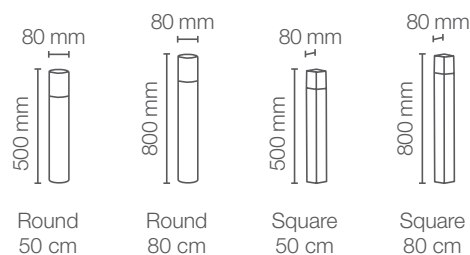

APLICACIONES / APPLICATIONS

Ambientes residenciales
Residential environments

Jardines
Gardens

Entradas principales
Main entries

Áreas recreativas
Recreative areas

Áreas públicas
Public areas

Compatible con nuestra línea de lámparas
LED SUPERSTAR PAR16.

Código Sku	Versión	Material	Potencia Max. Max. Power (W)	Base	Dimensiones Dimensions (mm)	Peso Weight (g)	Color de Producto Product Color	Unidades por Caja Units per box
7014665	Round 50cm	Difusor PMMA - Cuerpo aluminio	11	GU10	○ Ø 80 x 500	800	Negro	4
7014666	Square 50cm	Difusor PMMA - Cuerpo aluminio	11	GU10	□ 80 x 80 x 500	919	Negro	4
7014668	Round 80cm	Difusor PMMA - Cuerpo aluminio	11	GU10	○ Ø 80 x 800	1213	Negro	4
7014681	Square 80cm	Difusor PMMA - Cuerpo aluminio	11	GU10	□ 80 x 80 x 800	1423	Negro	4