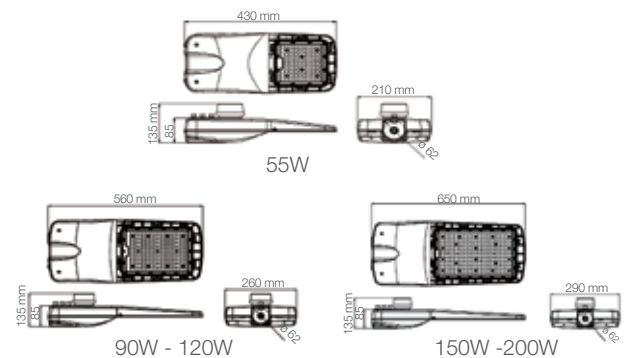

SAVES UP TO SAVINGS

YEAR WARRANTY