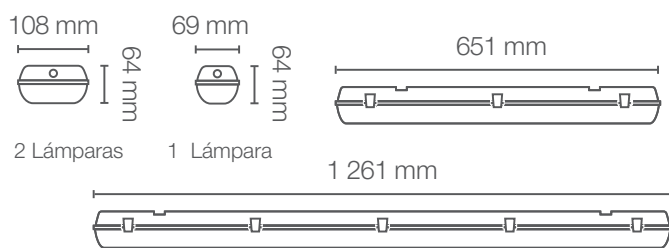

APLICACIONES / APPLICATIONS

Código Sku	Versión	Material	Potencia Max. Max. Power (W)	Dimensiones Dimensions (mm)	Peso Weight (g)	Color de Producto Product Color	Unidades por Caja Units per box
* 7016390	2 Lámpara	Plástico / Policarbonato	2 x 10	651x69x64	550	Gris	6
7016391	1 Lámpara	Plástico / Policarbonato	1 x 20	1261x69x64	710	Gris	8
7016392	2 Lámparas	Plástico / Policarbonato	2 x 20	1261x108x64	900	Gris	6

* Producto bajo pedido