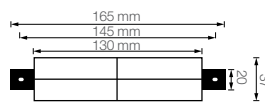

LEDVANCE® DAMP-PROOF LED EMERGENCY DRIVER

Luminaria con difusor en policarbonato para sobreponer con diseño lineal y moderno. Disponible en temperaturas de color: Blanco Frío (4000 K) y Luz de Día (6500 K). Equipada con kit de emergencia de 3 horas de autonomía. Equipada con kit de emergencia de 3 horas de autonomía. El flujo Luminoso en Modo de Emergencia es de 600lm.

Damp Proof luminaire with PC diffuser and modern design. Available in two versions, Cool Light (4000 K) and Day Light (6500 K). Equipped with a 3 hour autonomy emergency kit. The luminous flux in Emergency Mode is 600lm.

YEAR WARRANTY LUMINARIA

YEAR WARRANTY DRIVER

EMERGENCY LIGHT

BATERÍA

APLICACIONES / APPLICATIONS

- Cámaras frigoríficas
  Cold rooms
- Hangares
  Hangars
- Industrias
  Industries
- Estacionamientos
  Parking lots
- Vapores y Saunas
  Vapors and Saunas

Código Sku	Potencia Power (W)	Equivalencia Equivalence Fluor. (W)	Flujo Luminoso Luminous Flux (lm)	Ángulo de Apertura Opening Angle	Temp. de Color Color Temp. (K)	IRC CRI	Vida Útil (L70)	Dimensiones Dimensions (mm) Luminaria	Dimensiones Dimensions (mm) Driver	Color de Producto Product Color	Unidades por Caja Units per box
7016679	42	2 x 32 T8	4 800	115°	○ 4000	>80	30 000	1199 X 77	1790 x 30 x 21	Blanco	6
7016680	42	2 x 32 T8	4 800	115°	● 6500	>80	30 000	1199 X 77	1790 x 30 x 21	Blanco	6
7016681	60	2 x 59 T8	6 960	115°	○ 4000	>80	30 000	1499 x 77	1790 x 30 x 21	Blanco	6
7016683	60	2 x 59 T8	6 960	115°	● 6500	>80	30 000	1499 x 77	1790 x 30 x 21	Blanco	6