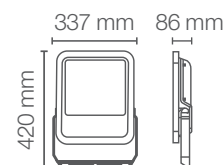

LED projector for outdoor lighting. Easy and fast installing. No need of additional lamps. Available in two versions: Warm Light (3000 K) and Cool Light (5000 K).

80W

125W

165W

200W

80W

125W

165W