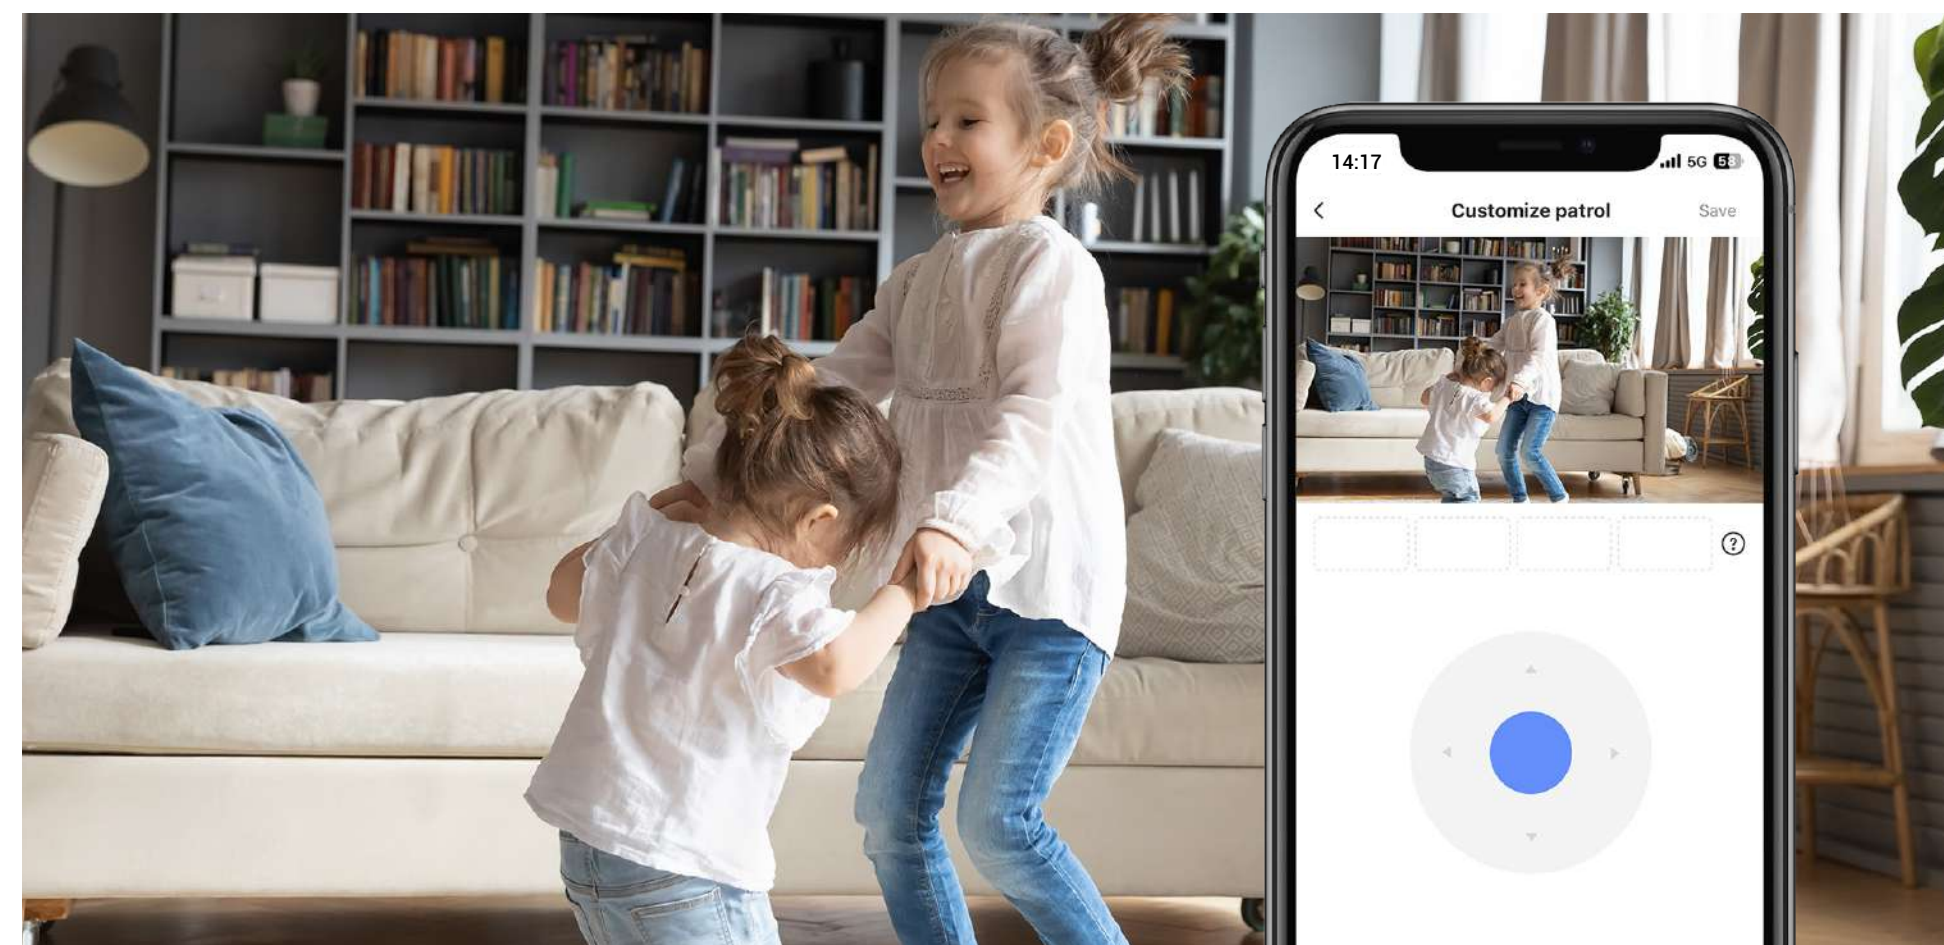

 Two-Way Calling

 Supports MicroSD Card (Up to 512 GB) & EZVIZ CloudPlay Storage¹

Elevating visual protection in every angle

The H6c Pro unveils a panoramic vision over your indoor domain. It can deftly rotate to capture every detail in your room, such as the position of your little kids or your flurry pets, protecting your home from day to night.

Overall Patrol

Pan horizontally

Customize Patrol

Follow the order of pre-set points (Up to 4 points)

Get the notifications that matter

A lot of activities go on inside your home. Don't want to get alerted repeatedly when your curtains flutter in the wind? The H6c Pro is smart enough to identify human activities in particular. You can choose to get alerted only when somebody is detected on camera.

Auto-tracking keeps you informed

Powered by advanced human motion detection, the H6c Pro swiftly locks onto people's behaviors, rotating to track their ongoing activities. Be it your parents' steps or your toddlers' playful moves, this camera ensures no lively scene goes unnoticed.

Connect to your loved ones

Stay connected with your families is of great significance. No worries if your baby cries, this smart camera keeps you informed when human voices are detected. What's more, a simple tap on the camera is all it takes when your elderly parents need to reach out to you, which is the simplest way to start a video call.