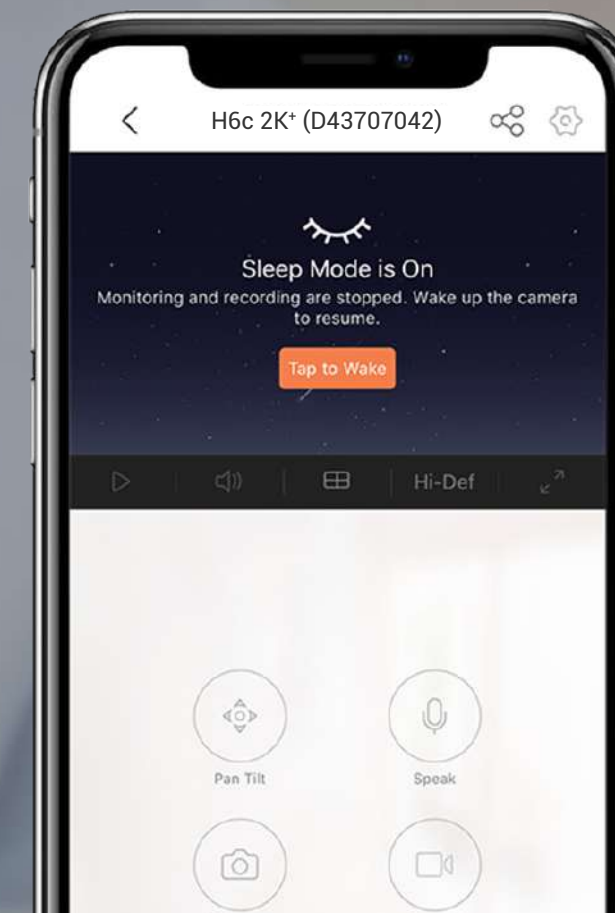

TLS
Data Transmission
Encryption

AES-128
Data Encryption