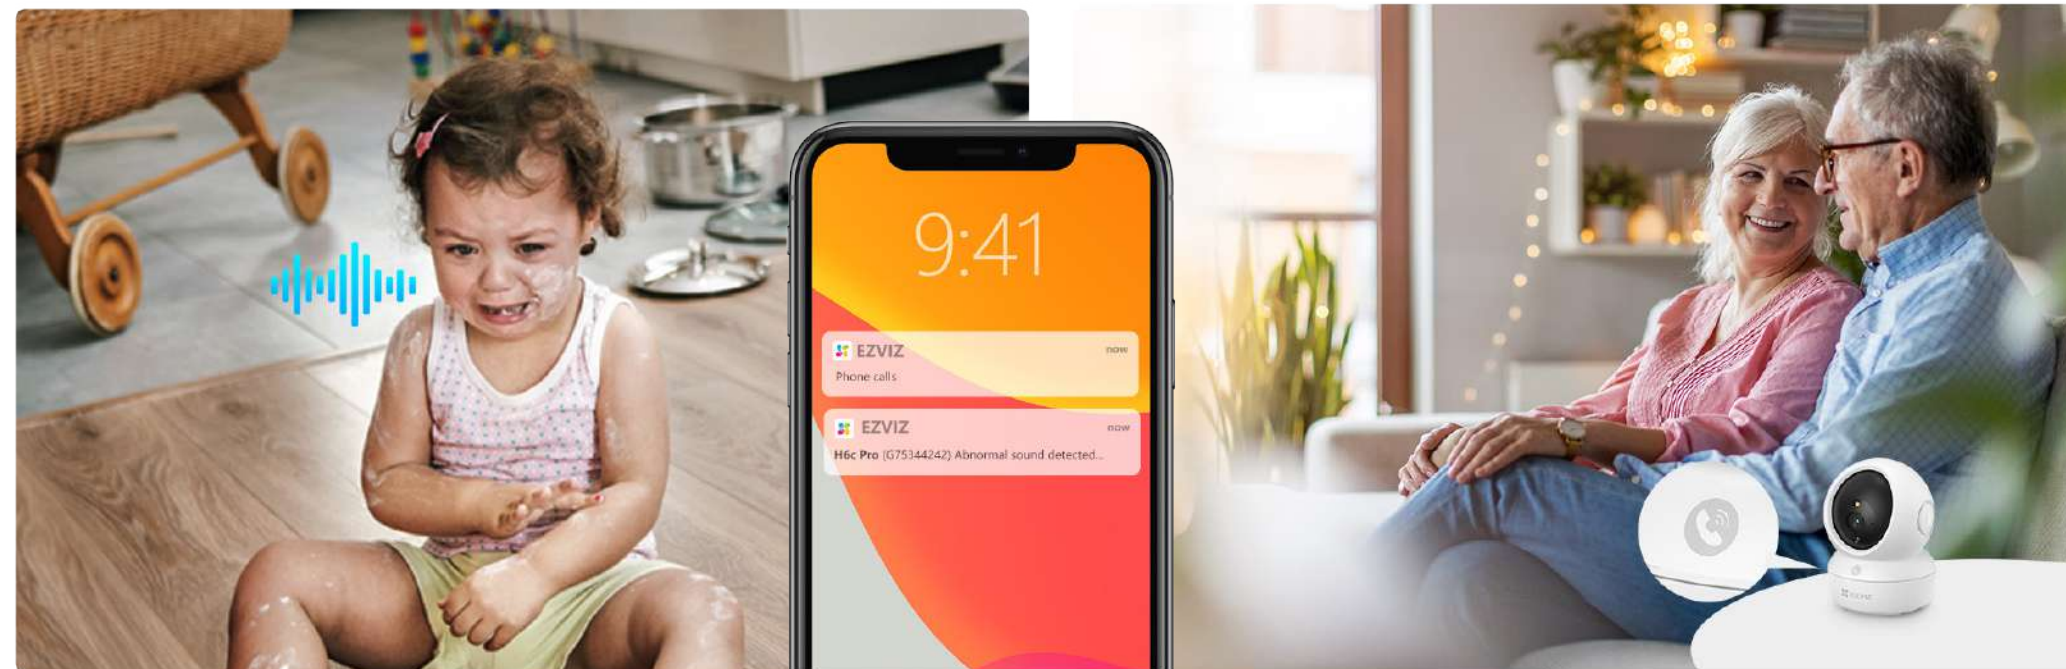

H6c Pro Type-C

Pan & Tilt Smart Home Camera

Smart security catering for every household

Step into a realm of enhanced indoor security with the latest H6c Pro. Thanks to its rotation and patrol feature, this smart camera dynamically captures every corner with no detail unnoticed. Responding with unmatched agility to human motion and sudden clamors, it propels tracking into new levels. With a newly designed touch call button, the H6c Pro ensures you're always connected to your family, no matter the distance.

Overall Patrol

Pan horizontally

Customize Patrol

Follow the order of pre-set points (Up to 4 points)

Get the notifications that matter

A lot of activities go on inside your home. Don't want to get alerted repeatedly when your curtains flutter in the wind? The H6c Pro is smart enough to identify human activities in particular. You can choose to get alerted only when somebody is detected on camera.

Auto-tracking keeps you informed

Powered by advanced human motion detection, the H6c Pro swiftly locks onto people's behaviors, rotating to track their ongoing activities. Be it your parents' steps or your toddlers' playful moves, this camera ensures no lively scene goes unnoticed.

Connect to your loved ones

Stay connected with your families is of great significance. No worries if your baby cries, this smart camera keeps you informed when human voices are detected. What's more, a simple tap on the camera is all it takes when your elderly parents need to reach out to you, which is the simplest way to start a video call.