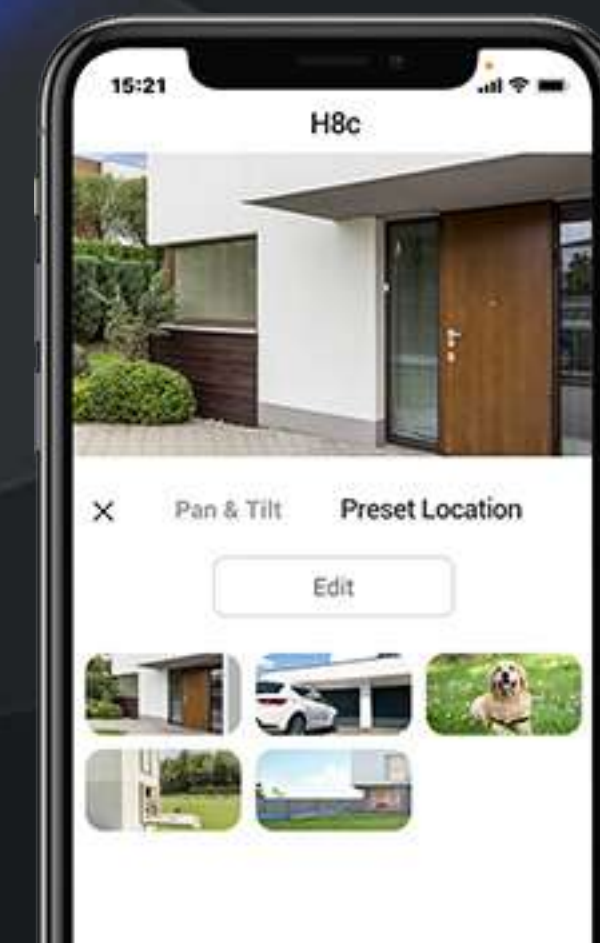

Pin down the spots that matter to you most

No matter how complicated the tracking is, the camera always knows its way back to your preferred viewing angle. You can pinpoint up to 12 angles via the EZVIZ App. Just click on your pre-set dots and the camera will automatically resume its place.

How can I help you?

You have a delivery

Hear and speak with visitors as if you were there

With the H8c, you can simply use your smartphone to hear and speak to a deliveryman, greet guests, or ask strangers to leave your property – even if you're not home.