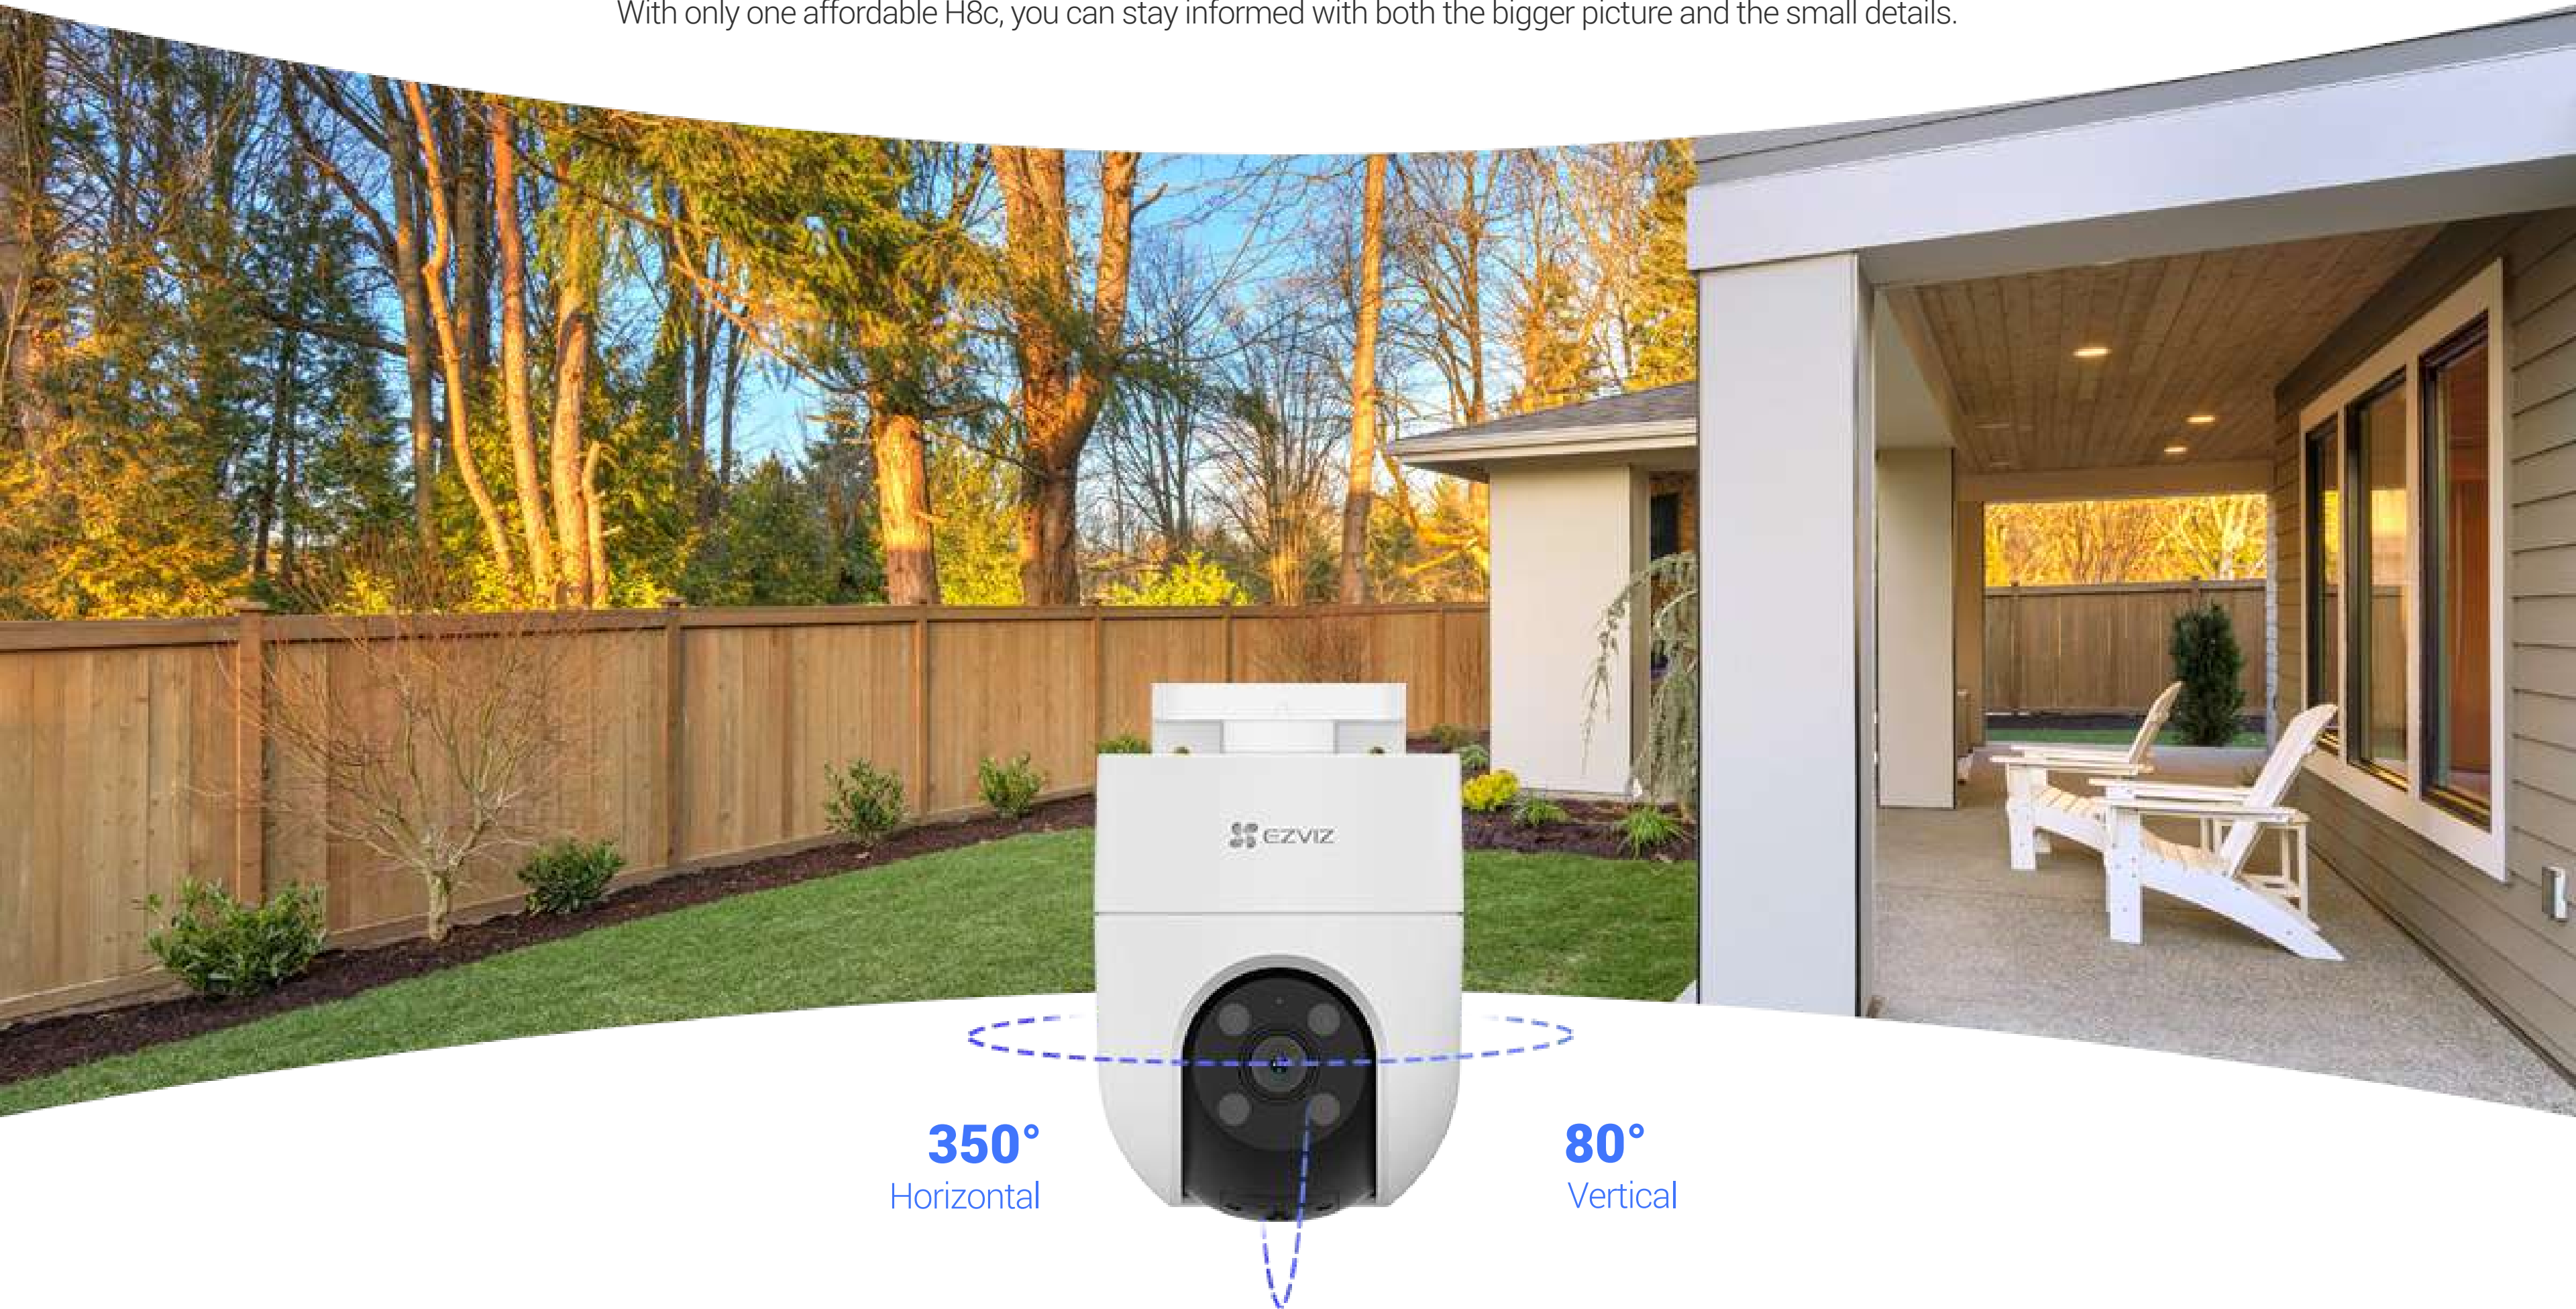

H8c

Pan & Tilt Wi-Fi Camera

360-degree protection that's simply smart

Inheriting the core technologies from EZVIZ's award-winning outdoor pan & tilt camera series, the H8c puts loads of smart features into a compact unit for simply smart home protection. This trusted, accessible camera is reliable in any weather and operates steadily on residential internet platforms.

1080p Resolution

360° Panoramic Coverage

Color Night Vision

AI-Powered Human Shape Detection

Auto-Tracking

One-Click Return to Pre-Set Directions

Weatherproof Design

Active Defense with Siren and Strobe Light

Two-Way Talk

H.265 Video Technology

Smart Integration with Google Assistant & Amazon Alexa¹

Supports MicroSD Card (Up to 512 GB) & EZVIZ CloudPlay Storage²

Crisp, 360-degree vision means no gray areas

Can't get a wide enough picture with your current security camera? Hesitant about the huge investment on a multi-camera security system? The motorized H8c reduces blind spots in monitoring so you see every corner that matters. It renders sharp images in 1080p resolution, too.

With only one affordable H8c, you can stay informed with both the bigger picture and the small details.

350°
Horizontal

80°
Vertical

Detect and track the crucial moments

The H8c distinguishes people from pets or insignificant moving objects. When human activity gets detected, the camera will lock on the target and automatically rotate to follow the movement. Nothing will easily escape your attention.