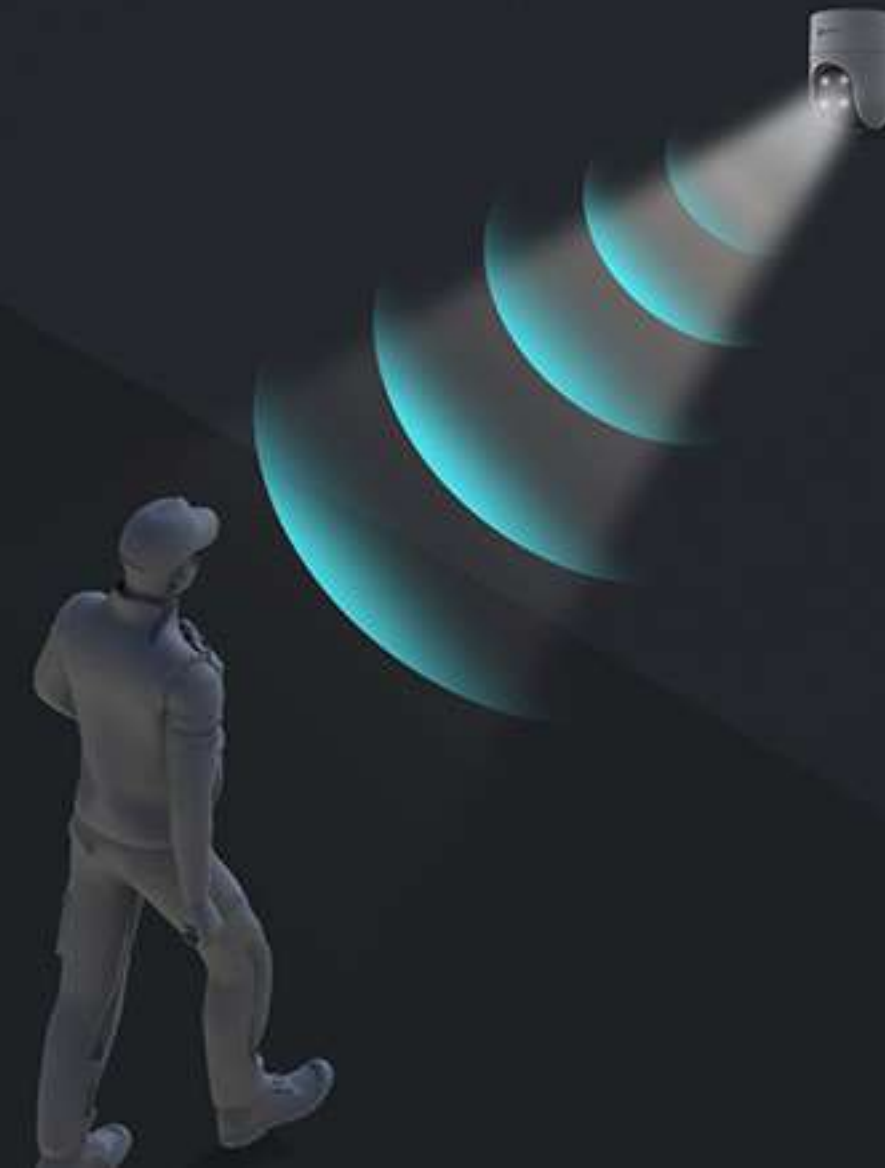

1080p Resolution

360° Panoramic Coverage

Color Night Vision

AI-Powered Human Shape Detection

Auto-Tracking

One-Click Return to Pre-Set Directions

Weatherproof Design

Active Defense with Siren and Strobe Light

With only one affordable H8c, you can stay informed with both the bigger picture and the small details.

350°
Horizontal

80°
Vertical

Detect and track the crucial moments

The H8c distinguishes people from pets or insignificant moving objects. When human activity gets detected, the camera will lock on the target and automatically rotate to follow the movement. Nothing will easily escape your attention.

AI-Powered Human Shape Detection

Human Motion Auto-Tracking

No Subscription Fee

A vigilant guard who works around the clock

The camera features the active defense function to provide an extra layer of protection. Upon detection of intruders, the camera will set off a loud siren and flash two dazzling spotlights³ to let uninvited visitors know they have been detected.

Pin down the spots that matter to you most

No matter how complicated the tracking is, the camera always knows its way back to your preferred viewing angle. You can pinpoint up to 12 angles via the EZVIZ App. Just click on your pre-set dots and the camera will automatically resume its place.