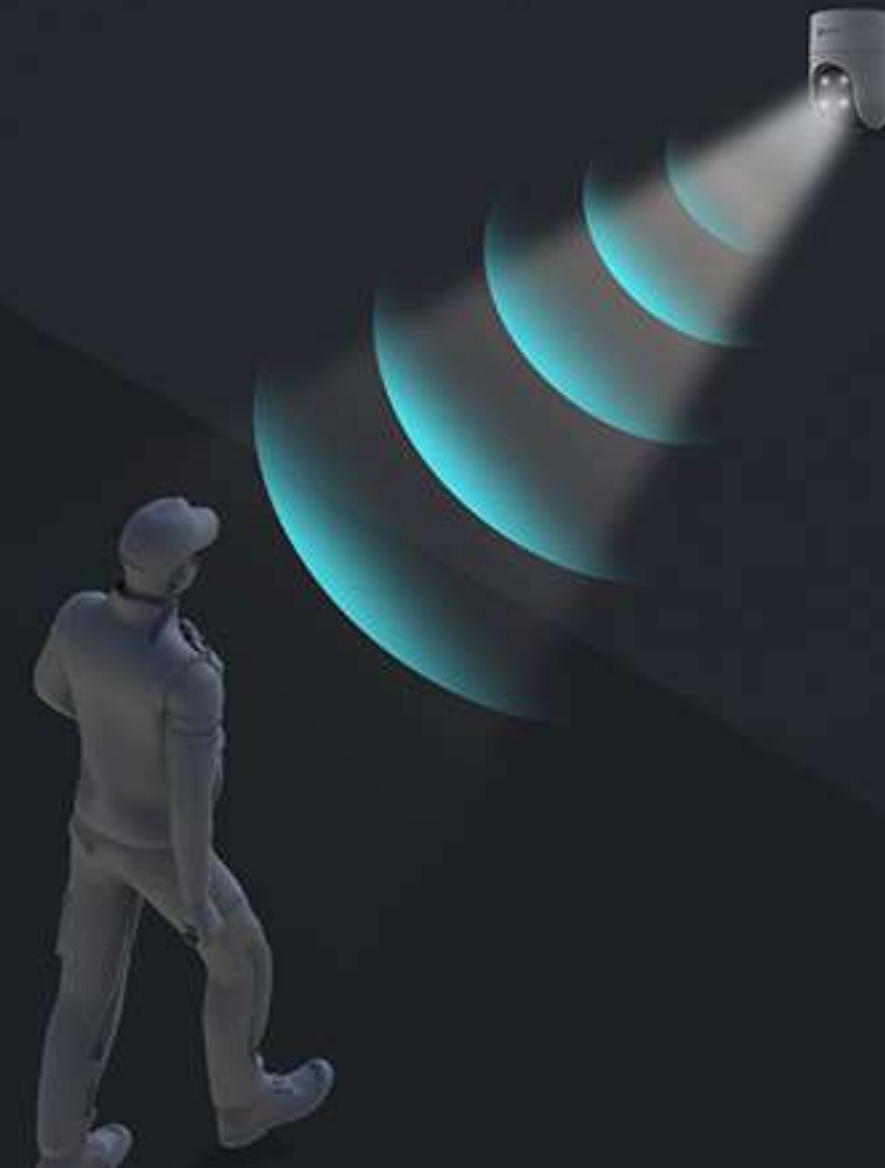

H8c

Pan & Tilt Wi-Fi Camera

360-degree protection that's simply smart

Inheriting the core technologies from EZVIZ's award-winning outdoor pan & tilt camera series, the H8c puts loads of smart features into a compact unit for simply smart home protection. This trusted, accessible camera is reliable in any weather and operates steadily on residential internet platforms.

350°
Horizontal

80°
Vertical

Detect and track the crucial moments

The H8c distinguishes people from pets or insignificant moving objects. When human activity gets detected, the camera will lock on the target and automatically rotate to follow the movement. Nothing will easily escape your attention.

AI-Powered Human Shape Detection

Human Motion Auto-Tracking

No Subscription Fee

A vigilant guard who works around the clock

The camera features the active defense function to provide an extra layer of protection. Upon detection of intruders, the camera will set off a loud siren and flash two dazzling spotlights³ to let uninvited visitors know they have been detected.

Pin down the spots that matter to you most

No matter how complicated the tracking is, the camera always knows its way back to your preferred viewing angle. You can pinpoint up to 12 angles via the EZVIZ App. Just click on your pre-set dots and the camera will automatically resume its place.