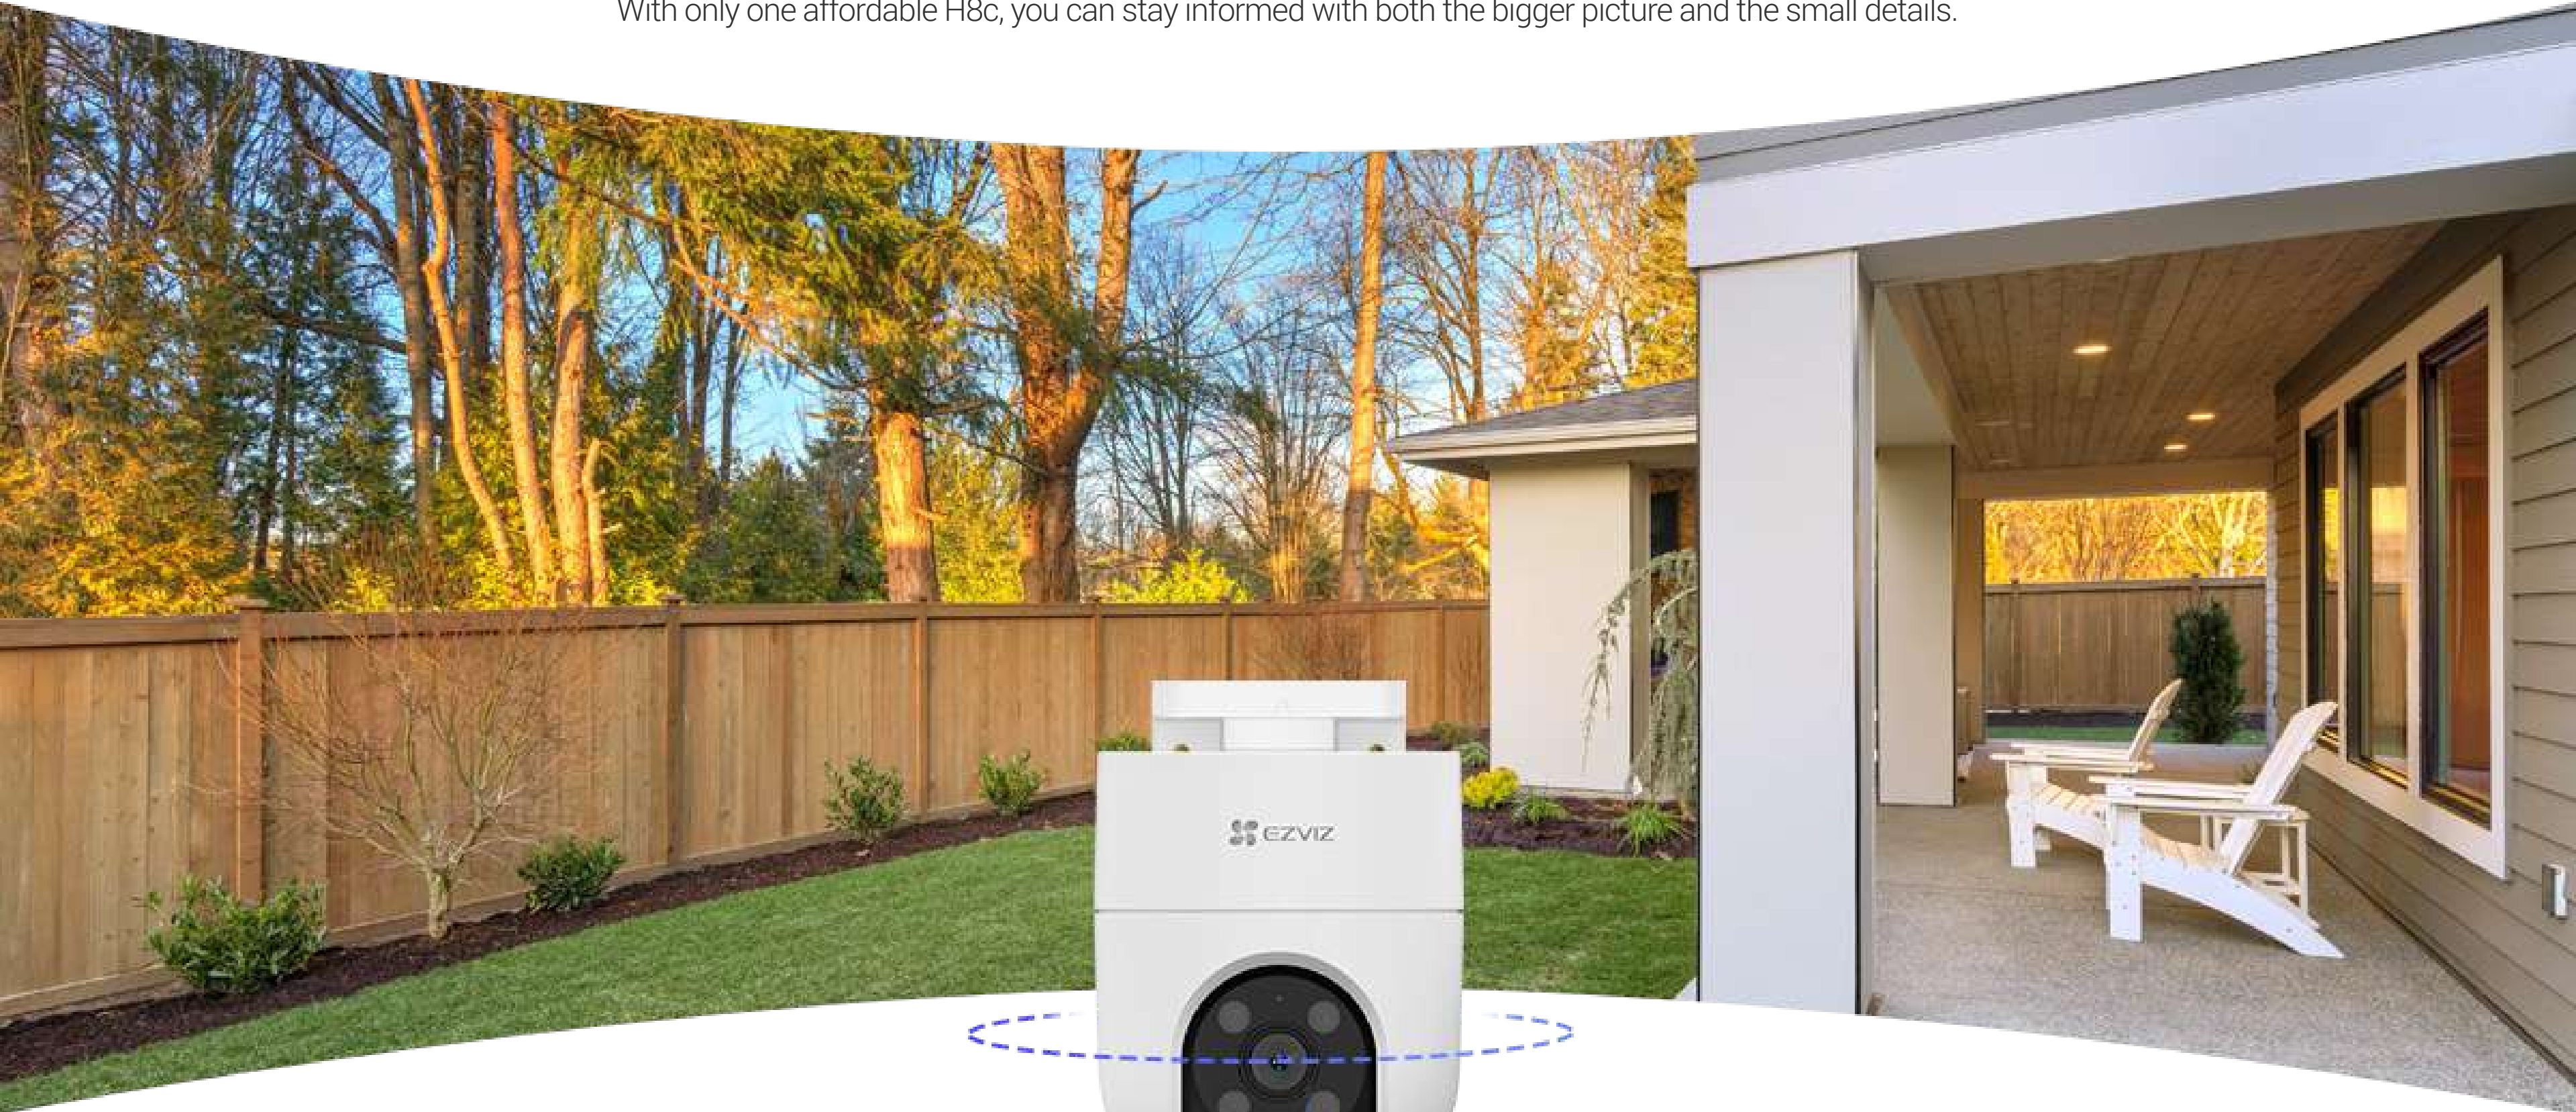

4MP 2K Resolution

360° Panoramic Coverage

Color Night Vision

AI-Powered Human Shape Detection

Auto-Tracking

One-Click Return to Pre-Set Directions

Weatherproof Design

Active Defense with Siren and Strobe Light

Two-Way Talk

H.265 Video Technology

Smart Integration with Google Assistant & Amazon Alexa¹

Supports MicroSD Card (Up to 512 GB) & EZVIZ CloudPlay Storage²

Crisp, 360-degree vision means no gray areas

Can't get a wide enough picture with your current security camera? Hesitant about the huge investment on a multi-camera security system? The motorized H8c reduces blind spots in monitoring so you see every corner that matters. It renders sharp images in 1080p resolution, too. With only one affordable H8c, you can stay informed with both the bigger picture and the small details.

350°
Horizontal

80°
Vertical

Detect and track the crucial moments

The H8c distinguishes people from pets or insignificant moving objects. When human activity gets detected, the camera will lock on the target and automatically rotate to follow the movement. Nothing will easily escape your attention.

Pin down the spots that matter to you most

No matter how complicated the tracking is, the camera always knows its way back to your preferred viewing angle. You can pinpoint up to 12 angles via the EZVIZ App. Just click on your pre-set dots and the camera will automatically resume its place.