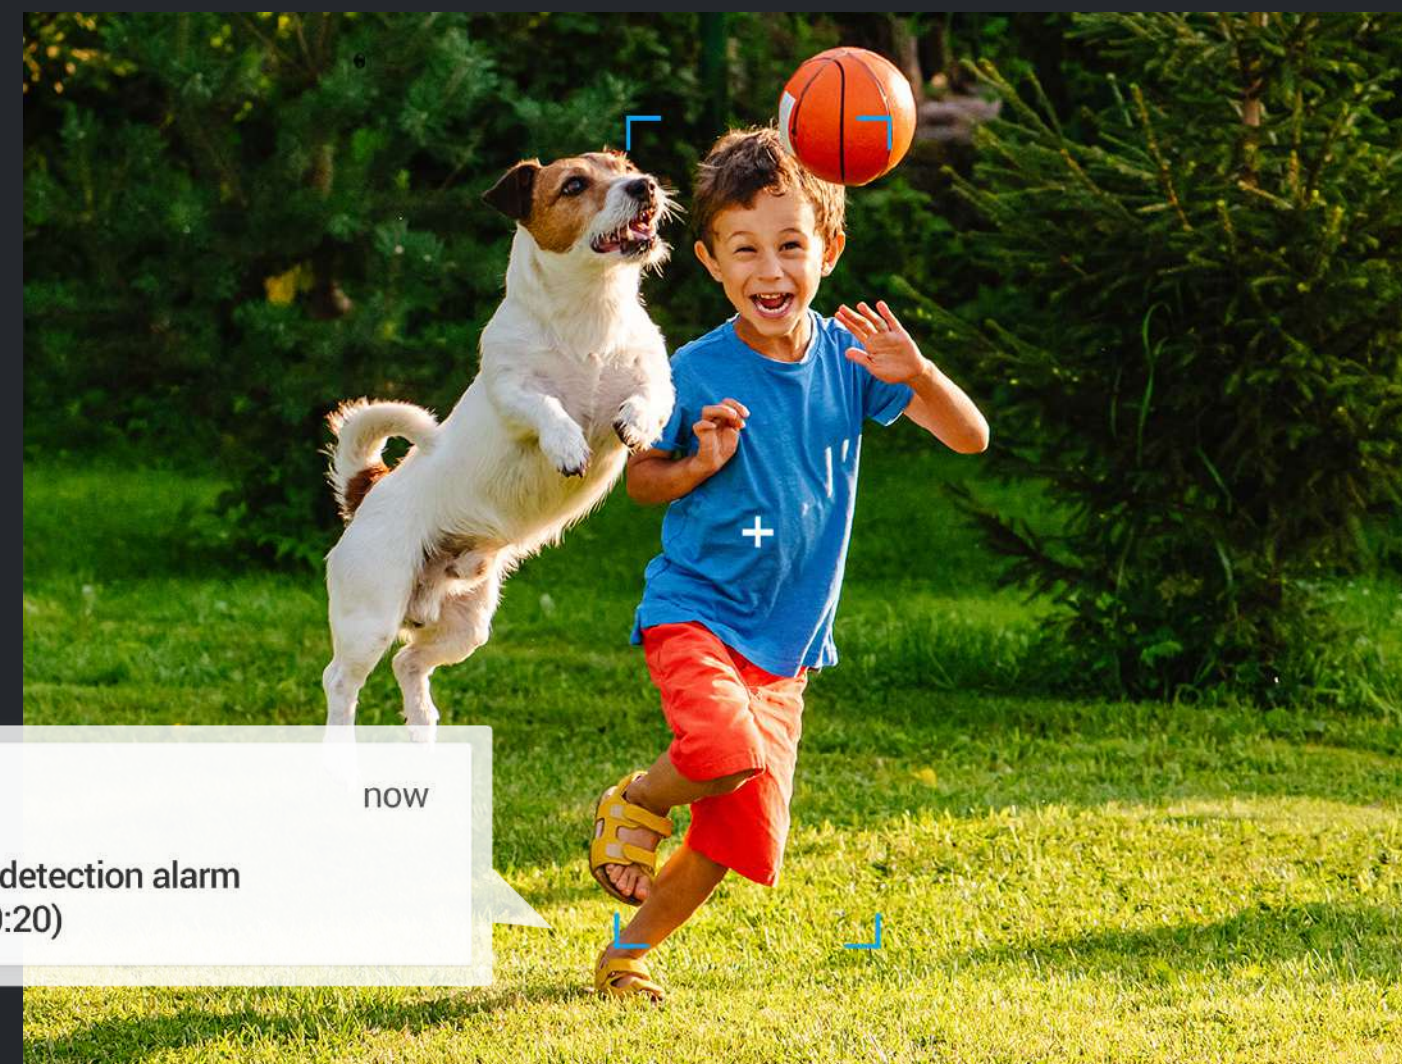

H3c **2K**

Wi-Fi Smart Home Camera

Reliably ready for every crucial moment

A well-built camera by quality and functionality, the H3c 2K is designed to provide 24/7 non-stop home protection in a smart way. Working as an outdoor guard for most homes, the camera renders ultra-sharp 2K video and colorful night vision, and is smart enough to detect human activities and provide active defense. Compact in size and durable against weathers, the H3c 2K can be your ideal home security camera.

The H3c 2K offers superior detail capturing with ultra-clear 2K resolution. It ensures that you never miss a single important moment that takes place at home.

See in color, even at night.

Unsatisfied with blurry, overexposed black-and-white images during the nighttime? The H3c 2K makes late-night protection easier by restoring colors and details. In addition to a pretty sharp IR night vision, the camera can light up the environment with two built-in spotlights to render color night vision.

Communications can be this easy

Enjoy two-way audio by simply using your smartphone. Or, pre-record a 10-second voice message that automatically plays upon human motion detection.

AI algorithm for alerts that matter

The camera's onboard AI algorithm helps distinguish and detect moving people in particular, so as to reduce insignificant alerts caused by falling leaves or flying insects. You will receive smarter notifications that matter to you.