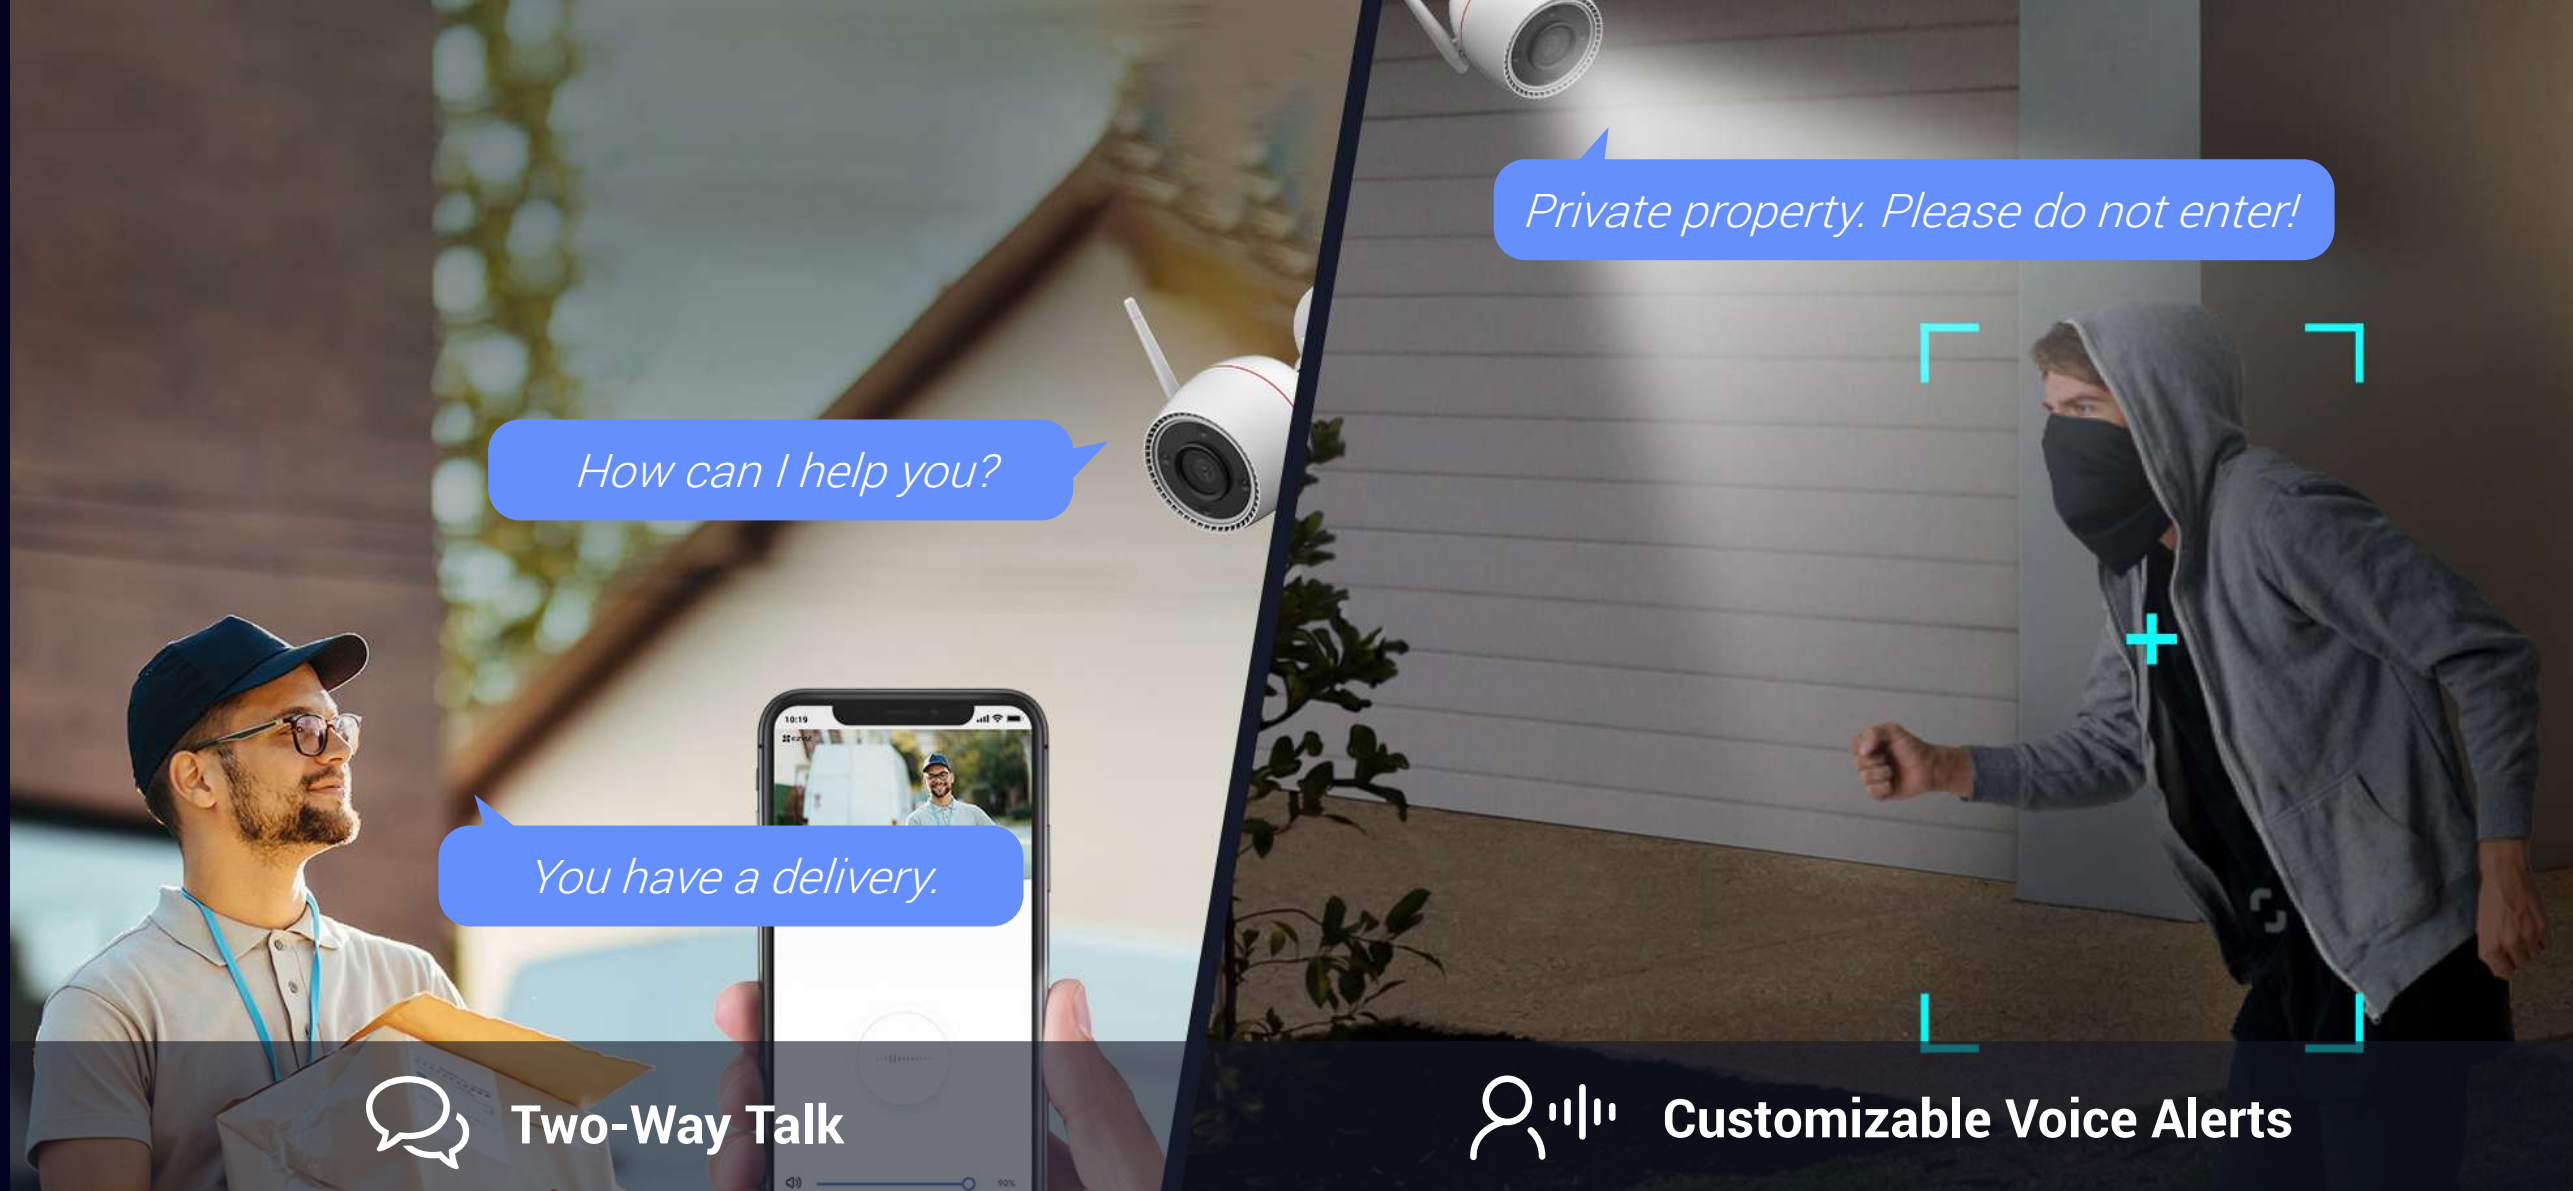

H3c **2K**

Wi-Fi Smart Home Camera

Reliably ready for every crucial moment

A well-built camera by quality and functionality, the H3c 2K is designed to provide 24/7 non-stop home protection in a smart way. Working as an outdoor guard for most homes, the camera renders ultra-sharp 2K video and colorful night vision, and is smart enough to detect human activities and provide active defense. Compact in size and durable against weathers, the H3c 2K can be your ideal home security camera.

Communications can be this easy

Enjoy two-way audio by simply using your smartphone. Or, pre-record a 10-second voice message that automatically plays upon human motion detection.

AI algorithm for alerts that matter

The camera's onboard AI algorithm helps distinguish and detect moving people in particular, so as to reduce insignificant alerts caused by falling leaves or flying insects. You will receive smarter notifications that matter to you.

You can integrate the H3c 2K to your existing smart home system. Voice-enable the live viewing with “Hey Google” or “Alexa” to check what’s happening on a bigger screen.

Alexa, show me the Backyard camera.