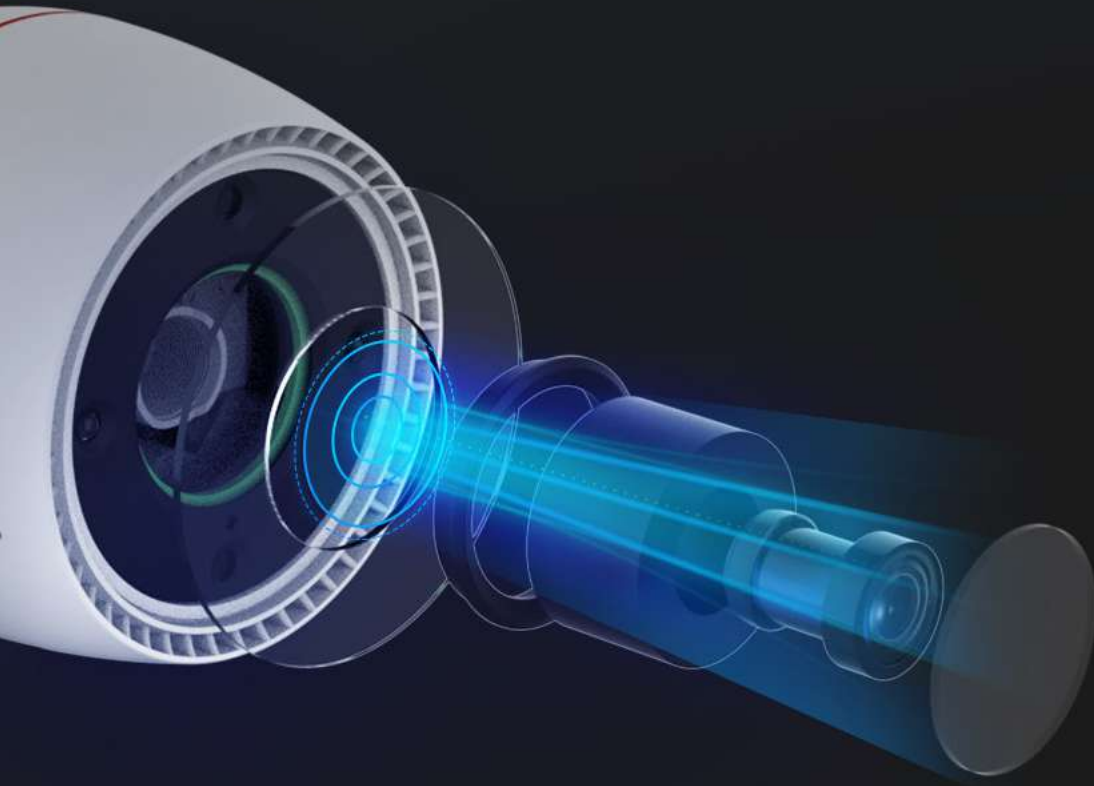

Crisp 2K

Capture every moment in superb clarity

The H3c 2K offers superior detail capturing with ultra-clear 2K resolution. It ensures that you never miss a single important moment that takes place at home.

See in color, even at night.

Unsatisfied with blurry, overexposed black-and-white images during the nighttime? The H3c 2K makes late-night protection easier by restoring colors and details. In addition to a pretty sharp IR night vision, the camera can light up the environment with two built-in spotlights to render color night vision.