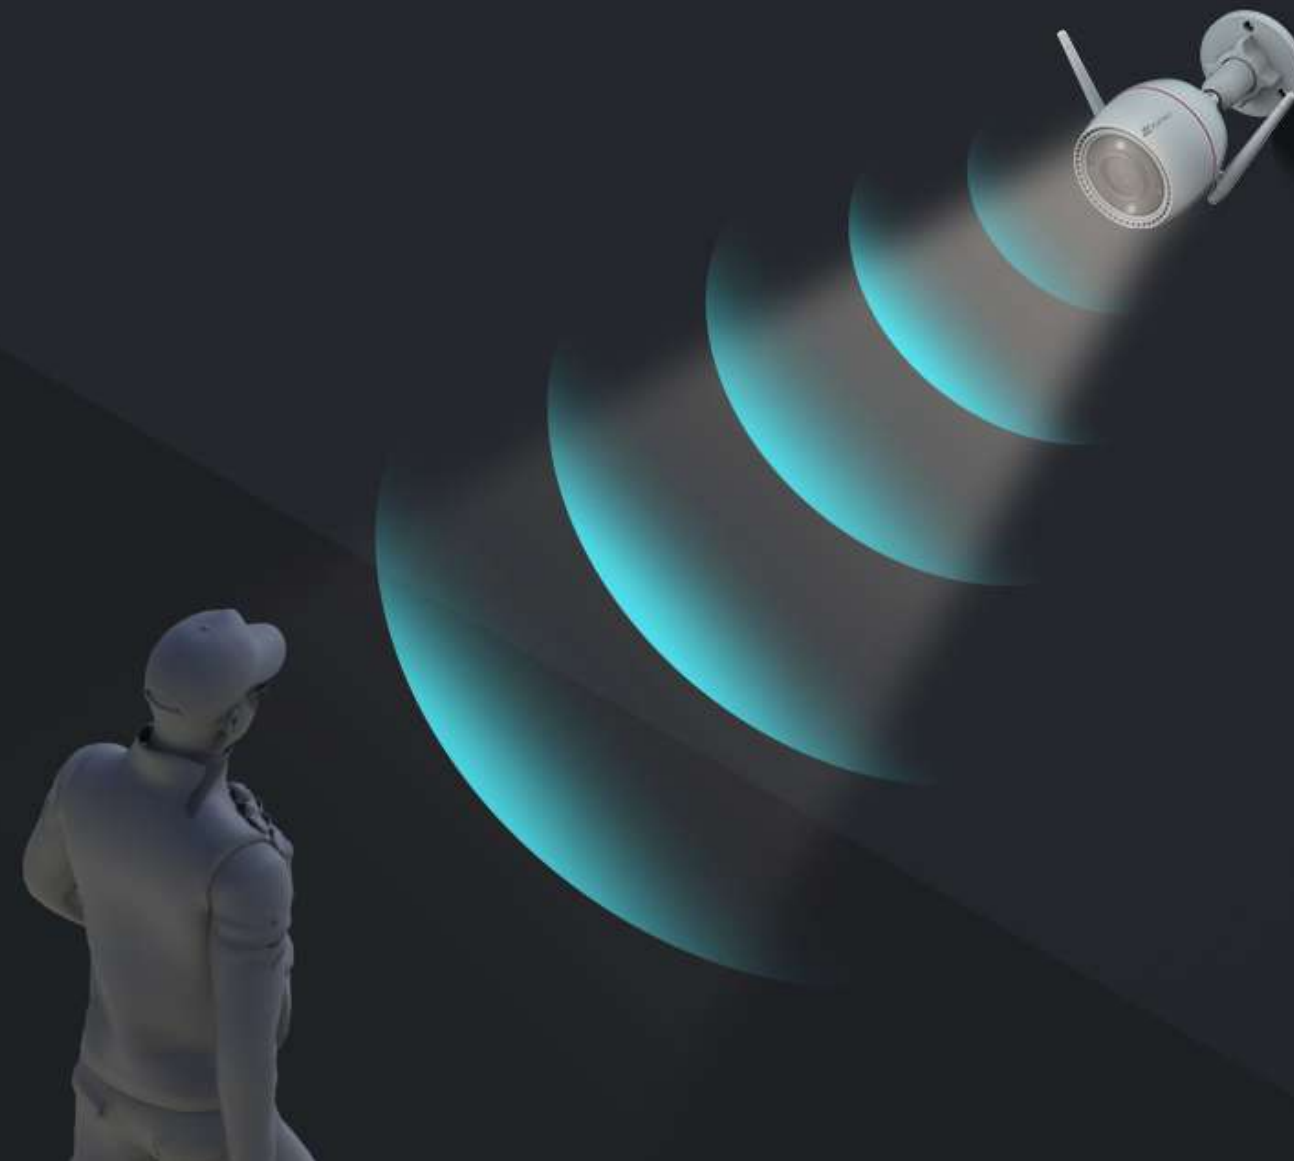

H3c **2K**

Wi-Fi Smart Home Camera

Reliably ready for every crucial moment

A well-built camera by quality and functionality, the H3c 2K is designed to provide 24/7 non-stop home protection in a smart way. Working as an outdoor guard for most homes, the camera renders ultra-sharp 2K video and colorful night vision, and is smart enough to detect human activities and provide active defense. Compact in size and durable against weathers, the H3c 2K can be your ideal home security camera.

The camera's onboard AI algorithm helps distinguish and detect moving people in particular, so as to reduce insignificant alerts caused by falling leaves or flying insects. You will receive smarter notifications that matter to you.

AI-Powered Human Shape Detection

Customizable Detection Zone

No Subscription Fee

now

H3c 2K intelligent detection alarm
(2022-07-07 09:50:20)

A vigilant guard who works around the clock

The H3c 2K integrates EZVIZ's beloved active defense function to provide an extra layer of protection. Upon detection of intruders, the camera will set off a loud siren and flash two spotlights⁴ to warn them away.

You can integrate the H3c 2K to your existing smart home system. Voice-enable the live viewing with “Hey Google” or “Alexa” to check what’s happening on a bigger screen.

Alexa, show me the Backyard camera.