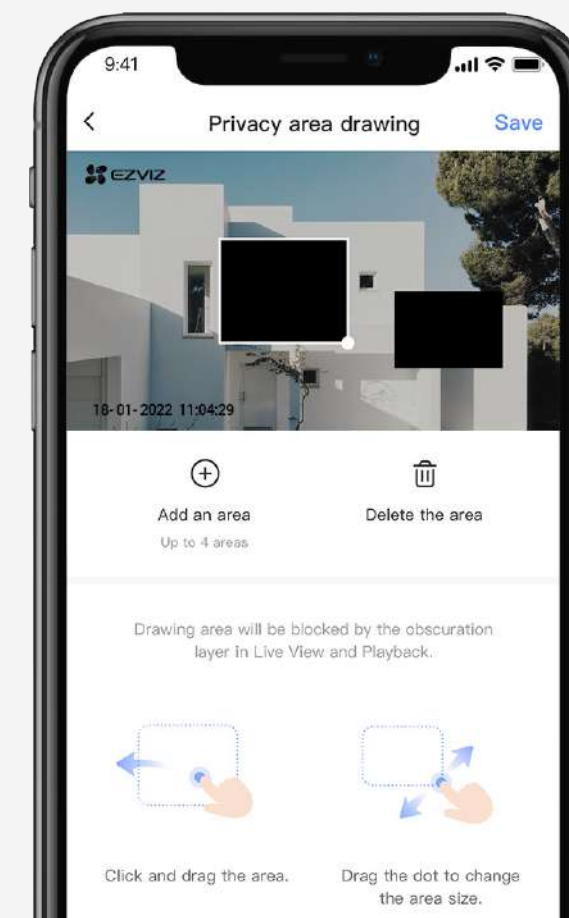

Enhanced viewing pleasure with smaller video files

Compared against the prevailing H.264 video compression technology, H.265 creates a more fluid viewing experience with recorded footage. Meanwhile, you won't have to worry about large video files taking up too much of your storage space – H.265 technology can reduce their sizes by up to 50%⁵.

50% ↓
Video Storage Space

50% ↓
Required Bandwidth

We do our best to protect your data and privacy

We design the product to respectfully protect your data and privacy. You can also set up no filming zones⁶ to make sure recording only happens when it's appropriate and allowed.

EZVIZ has been awarded by DNV for **information security** (ISO/IEC 27001:2013), **personal data protection** (ISO/IEC 27701:2019), **cloud security** (CSA STAR) and more.

Privacy Zone⁶

TLS

Data Transmission
Encryption

AES-128

Data Encryption