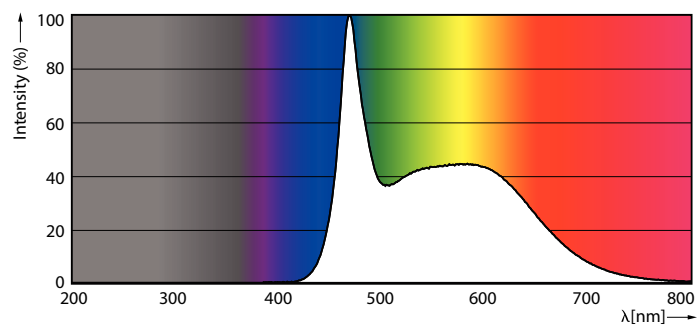

Photometric data

LEDbulb ECC 14W A65 E27 865 FR