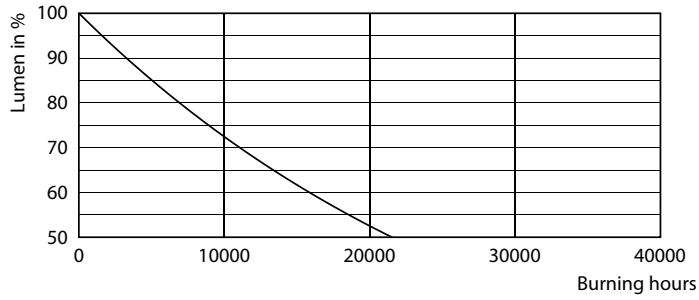

Lifetime

10K

10K