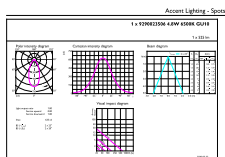

## Datos fotométricos

Light Distribution Diagram - LEDClassic 70W GU10 865 100-240V 40D ND

Spectral Power Distribution Colour - LEDClassic 70W GU10 865 100-240V 40D ND

Accent Lighting Spots - LEDClassic 70W GU10 865 100-240V 40D ND