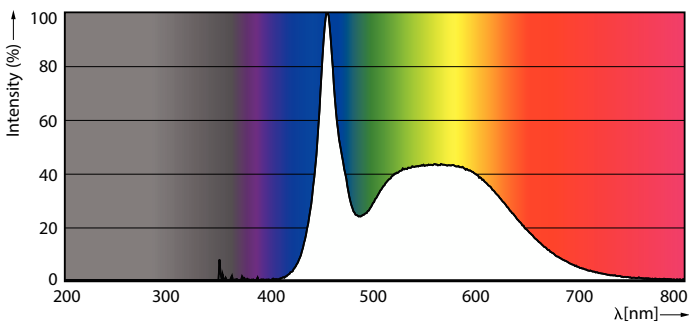

Spectral Power Distribution Colour - LEDCLA 100W GU10 865 230V 60D ND 1PF/12