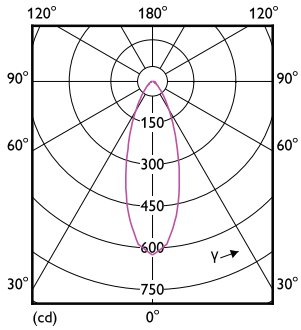

Dicroica LED GU10 Essential

Datos fotométricos

Light Distribution Diagram - LEDCLA 50W GU10 827 100-240V 36D ND2PF/6