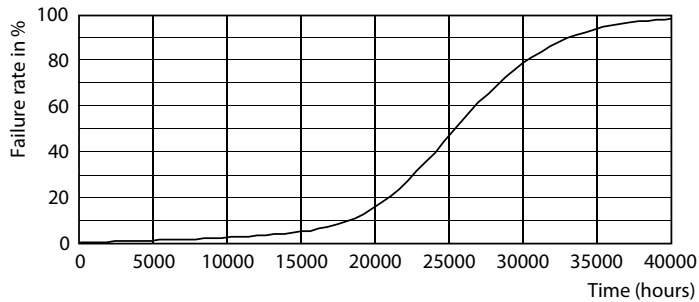

Lifetime

Life Expectancy Diagram - LEDCLA 50W GU10 827 100-240V 36D ND2PF/6