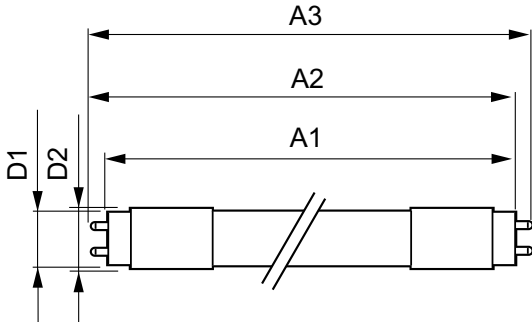

CorePro LEDtube EM/Mains T8

Dimensional drawing

Product	D1	D2	A1	A2	A3
CorePro LEDtube 1800mm 21W 840 T8	25.8 mm	28 mm	1,762.6 mm	1,769.7 mm	1,776.8 mm
CorePro LEDtube 1800mm 21W 865 T8	25.8 mm	28 mm	1,762.6 mm	1,769.7 mm	1,776.8 mm
CorePro LEDtube 1800mm 21W830 T8	25.8 mm	28 mm	1,762.6 mm	1,769.7 mm	1,776.8 mm

Product	D1	D2	A1	A2	A3
CorePro LEDtube 1200mm 18W 830 T8C W G	25.6 mm	27.8 mm	1,199.4 mm	1,205.3 mm	1,213.6 mm
CorePro LEDtube 1200mm 18W 840 T8C W G	25.6 mm	27.8 mm	1,199.4 mm	1,205.3 mm	1,213.6 mm
CorePro LEDtube 1200mm 18W 865 T8C W G	25.6 mm	27.8 mm	1,199.4 mm	1,205.3 mm	1,213.6 mm
CorePro LEDtube 1200mm HO 18W840 C W G	25.6 mm	27.8 mm	1,199.4 mm	1,205.3 mm	1,213.6 mm
CorePro LEDtube 1200mm HO 18W865 C W G	25.6 mm	27.8 mm	1,199.4 mm	1,205.3 mm	1,213.6 mm
CorePro LEDtube 600mm 9W 830 T8C W G	25.6 mm	27.8 mm	589.8 mm	595.7 mm	604 mm
CorePro LEDtube 600mm 9W 840 T8 C W G	25.6 mm	27.8 mm	589.8 mm	595.7 mm	604 mm
CorePro LEDtube 600mm 9W 865 T8 C W G	25.6 mm	27.8 mm	589.8 mm	595.7 mm	604 mm

Product	D1	D2	A1	A2	A3
CorePro LEDTube 36 8ft 32W 865 T8 CT WV	25.8 mm	28 mm	2,374.3 mm	2,380.2 mm	2,388.5 mm
CorePro LEDTube 36 8ft 32W 865 T8 WV	25.8 mm	28 mm	2,374.3 mm	2,380.2 mm	2,388.5 mm