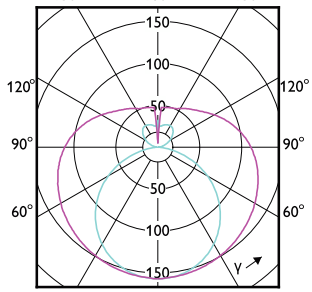

CorePro LEDtube EM/Mains T8