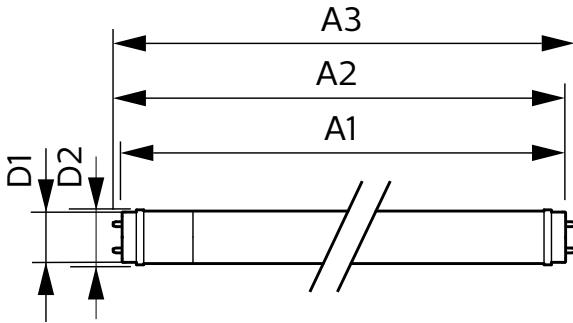

CorePro LEDtube EM/Mains T8

Dimensional drawing

Product	D1	D2	A1	A2	A3
CorePro LEDtube 1200mm 15.5W 830 T8	25.7 mm	28 mm	1,198 mm	1,205 mm	1,212 mm
CorePro LEDtube 1200mm 15.5W 840 T8	25.7 mm	28 mm	1,198 mm	1,205 mm	1,212 mm
CorePro LEDtube 1200mm 15.5W 840 T8	25.7 mm	28 mm	1,198 mm	1,205 mm	1,212 mm
CorePro LEDtube 1200mm 15.5W 840 T8 CL	25.7 mm	28 mm	1,198 mm	1,205 mm	1,212 mm
CorePro LEDtube 1200mm 15.5W 865 T8	25.7 mm	28 mm	1,198 mm	1,205 mm	1,212 mm
CorePro LEDtube 1200mm 15.5W 865 T8	25.7 mm	28 mm	1,198 mm	1,205 mm	1,212 mm
CorePro LEDtube 1200mm 15.5W 865 T8 CL	25.7 mm	28 mm	1,198 mm	1,205 mm	1,212 mm
CorePro LEDtube 1200mm 16W 840 T8 AP I	25.7 mm	28 mm	1,198 mm	1,205 mm	1,212 mm
CorePro LEDtube 1200mm 16W 840 VWV T8	25.7 mm	28 mm	1,198 mm	1,205 mm	1,212 mm
CorePro LEDtube 1200mm 16W 865 T8 AP I	25.7 mm	28 mm	1,198 mm	1,205 mm	1,212 mm
CorePro LEDtube 1200mm 16W 865 T8 MY	25.7 mm	28 mm	1,198 mm	1,205 mm	1,212 mm
CorePro LEDtube 1200mm 16W 865 VWV T8	25.7 mm	28 mm	1,198 mm	1,205 mm	1,212 mm
CorePro LEDtube 1200mm 17.6W 840 T8 AU	25.7 mm	28 mm	1,198 mm	1,205 mm	1,212 mm
CorePro LEDtube 1200mm 17.6W 865 T8 AU	25.7 mm	28 mm	1,198 mm	1,205 mm	1,212 mm
CorePro LEDtube 1200mm HO 18W 830 T8	25.7 mm	28 mm	1,198 mm	1,205 mm	1,212 mm
CorePro LEDtube 1200mm HO 18W 840 T8	25.7 mm	28 mm	1,198 mm	1,205 mm	1,212 mm
CorePro LEDtube 1200mm HO 18W 840 T8	25.7 mm	28 mm	1,198 mm	1,205 mm	1,212 mm
CorePro LEDtube 1200mm HO 18W 865 T8	25.7 mm	28 mm	1,198 mm	1,205 mm	1,212 mm
CorePro LEDtube 1200mm HO 18W 865 T8	25.7 mm	28 mm	1,198 mm	1,205 mm	1,212 mm
CorePro LEDtube 1200mm UO 21.5W 830 T8	25.7 mm	28 mm	1,198 mm	1,205 mm	1,212 mm
CorePro LEDtube 1200mm UO 21.5W 840 T8	25.7 mm	28 mm	1,198 mm	1,205 mm	1,212 mm
CorePro LEDtube 1200mm UO 21.5W 865 T8	25.7 mm	28 mm	1,198 mm	1,205 mm	1,212 mm
CorePro LEDtube 1500mm 20W 830 T8	25.7 mm	28 mm	1,500 mm	1,507.1 mm	1,514.2 mm
CorePro LEDtube 1500mm 20W 840 T8	25.7 mm	28 mm	1,500 mm	1,507.1 mm	1,514.2 mm
CorePro LEDtube 1500mm 20W 840 T8	25.7 mm	28 mm	1,500 mm	1,507.1 mm	1,514.2 mm