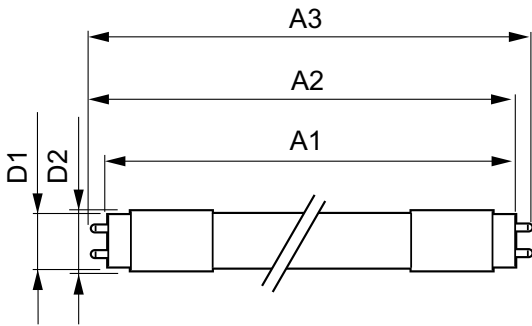

CorePro LEDtube EM/Mains T8

Dimensional drawing

Product	D1	D2	A1	A2	A3
CorePro LEDtube 1800mm 21W 840 T8	25.8 mm	28 mm	1,762.6 mm	1,769.7 mm	1,776.8 mm
CorePro LEDtube 1800mm 21W 865 T8	25.8 mm	28 mm	1,762.6 mm	1,769.7 mm	1,776.8 mm
CorePro LEDtube 1800mm 21W830 T8	25.8 mm	28 mm	1,762.6 mm	1,769.7 mm	1,776.8 mm

Product	D1	D2	A1	A2	A3
CorePro LEDtube 1200mm 18W 830 T8C W G	25.6 mm	27.8 mm	1,199.4 mm	1,205.3 mm	1,213.6 mm
CorePro LEDtube 1200mm 18W 840 T8C W G	25.6 mm	27.8 mm	1,199.4 mm	1,205.3 mm	1,213.6 mm
CorePro LEDtube 1200mm 18W 865 T8C W G	25.6 mm	27.8 mm	1,199.4 mm	1,205.3 mm	1,213.6 mm
CorePro LEDtube 1200mm HO 18W840 C W G	25.6 mm	27.8 mm	1,199.4 mm	1,205.3 mm	1,213.6 mm
CorePro LEDtube 1200mm HO 18W865 C W G	25.6 mm	27.8 mm	1,199.4 mm	1,205.3 mm	1,213.6 mm
CorePro LEDtube 600mm 9W 830 T8C W G	25.6 mm	27.8 mm	589.8 mm	595.7 mm	604 mm
CorePro LEDtube 600mm 9W 840 T8 C W G	25.6 mm	27.8 mm	589.8 mm	595.7 mm	604 mm
CorePro LEDtube 600mm 9W 865 T8 C W G	25.6 mm	27.8 mm	589.8 mm	595.7 mm	604 mm

Product	D1	D2	A1	A2	A3
CorePro LEDTube 36 8ft 32W 865 T8 CT WV	25.8 mm	28 mm	2,374.3 mm	2,380.2 mm	2,388.5 mm
CorePro LEDTube 36 8ft 32W 865 T8 WV	25.8 mm	28 mm	2,374.3 mm	2,380.2 mm	2,388.5 mm