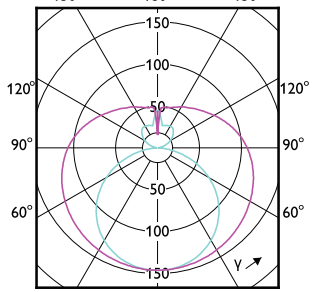

CorePro LEDtube EM/Mains T8