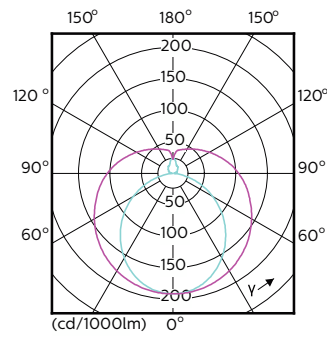

CorePro LEDtube EM/Mains T8