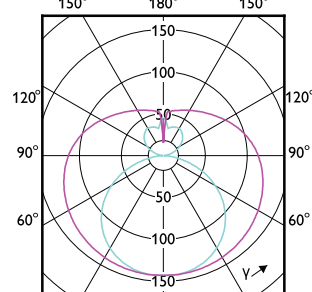

CorePro LEDtube EM/Mains T8