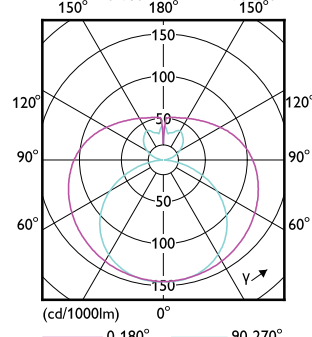

CorePro LEDtube EM/Mains T8