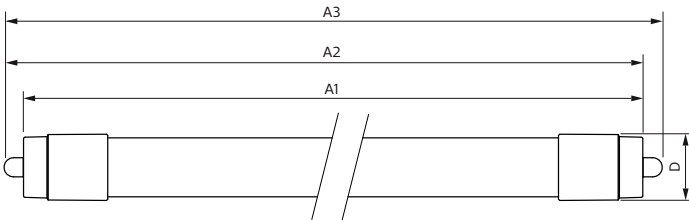

CorePro LEDtube EM/Mains T8

Dimensional drawing

Product	D1	D2	A1	A2	A3
CorePro LEDtube 1800mm 21W 840 T8	25.8 mm	28 mm	1,762.6 mm	1,769.7 mm	1,776.8 mm
CorePro LEDtube 1800mm 21W 865 T8	25.8 mm	28 mm	1,762.6 mm	1,769.7 mm	1,776.8 mm
CorePro LEDtube 1800mm 21W830 T8	25.8 mm	28 mm	1,762.6 mm	1,769.7 mm	1,776.8 mm

Product	D1	D2	A1	A2	A3
CorePro LEDtube 1200mm 18W 830 T8C W G	25.6 mm	27.8 mm	1,199.4 mm	1,205.3 mm	1,213.6 mm
CorePro LEDtube 1200mm 18W 840 T8C W G	25.6 mm	27.8 mm	1,199.4 mm	1,205.3 mm	1,213.6 mm
CorePro LEDtube 1200mm 18W 865 T8C W G	25.6 mm	27.8 mm	1,199.4 mm	1,205.3 mm	1,213.6 mm
CorePro LEDtube 1200mm HO 18W840 C W G	25.6 mm	27.8 mm	1,199.4 mm	1,205.3 mm	1,213.6 mm
CorePro LEDtube 1200mm HO 18W865 C W G	25.6 mm	27.8 mm	1,199.4 mm	1,205.3 mm	1,213.6 mm
CorePro LEDtube 600mm 9W 830 T8C W G	25.6 mm	27.8 mm	589.8 mm	595.7 mm	604 mm
CorePro LEDtube 600mm 9W 840 T8 C W G	25.6 mm	27.8 mm	589.8 mm	595.7 mm	604 mm
CorePro LEDtube 600mm 9W 865 T8 C W G	25.6 mm	27.8 mm	589.8 mm	595.7 mm	604 mm

Product	D1	D2	A1	A2	A3
CorePro LEDTube 36 8ft 32W 865 T8 CT WV	25.8 mm	28 mm	2,374.3 mm	2,380.2 mm	2,388.5 mm
CorePro LEDTube 36 8ft 32W 865 T8 WV	25.8 mm	28 mm	2,374.3 mm	2,380.2 mm	2,388.5 mm