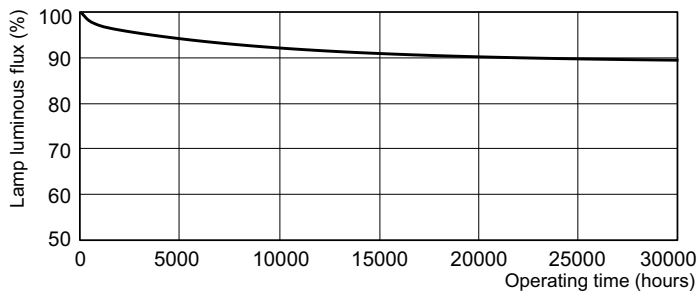

## Dimensional drawing

TL-D 18W/840/GC

Product	D (max)	A (max)	B (max)	B (min)	C (max)
TL-D 18W/840 1SL/25	28 mm	589.8 mm	596.9 mm	594.5 mm	604 mm

## Lifetime

TL-D Super 80 Life Expectancy 3 h cycle

TL-D Super 80 Life Expectancy 12 h cycle

TL-D Super 80 Lumen Maintenance 3 h + 12 h cycle