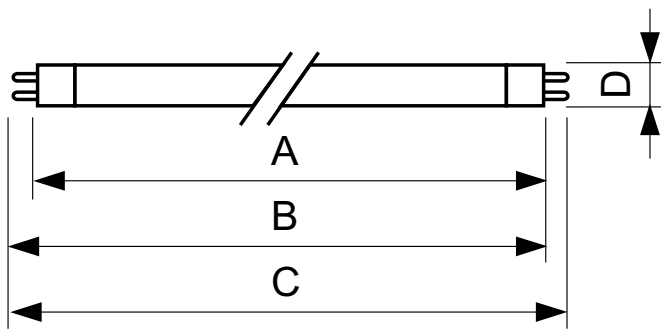

TL5 Essential HE Super 80

Energy Consumption kWh/1000 h	31 kWh
Product Data	
Full product code	871150057047555
Order product name	TL5 Essential 28W/865 1SL/40
EAN/UPC - Product	8711500570475
Order code	927926786558

Dimensional drawing

TL5 ESS 28W/865

Product	D (max)	A (max)	B (max)	B (min)	C (max)
TL5 Essential 28W/865 1SL/40	17.0 mm	1149.0 mm	1156.1 mm	1153.7 mm	1163.2 mm

Photometric data

Lightcolor /865

TL5 Essential HE Super 80