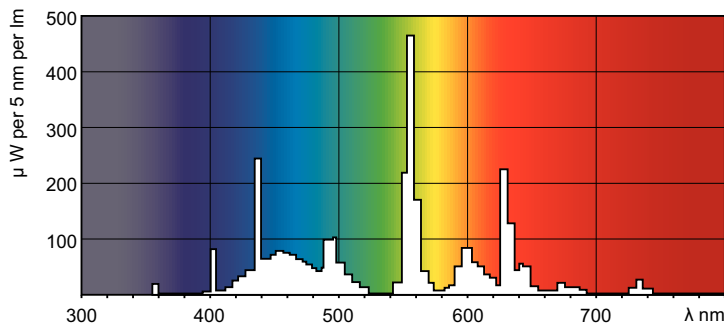

Product data

General Information		LLMF 2000 h Rated	
Cap-Base	G5 [G5]	LLMF 4000 h Rated	92 %
Life to 50% Failures Preheat (Nom)	20000 h	LLMF 6000 h Rated	91 %
LSF Preheat 2000 h Rated	98 %	LLMF 8000 h Rated	90 %
LSF Preheat 4000 h Rated	97 %	LLMF 12000 h Rated	88 %
LSF Preheat 6000 h Rated	95 %	LLMF 16000 h Rated	87 %
LSF Preheat 8000 h Rated	93 %	LLMF 20000 h Rated	86 %
LSF Preheat 16000 h Rated	70 %		
LSF Preheat 20000 h Rated	50 %		
Light Technical		Operating and Electrical	
Color Code	865 [CCT of 6500K]	Power (Rated) (Nom)	27.8 W
Luminous Flux (Nom)	2700 lm	Lamp Current (Nom)	0.170 A
Luminous Flux (Rated) (Nom)	2600 lm		
Color Designation	Cool Daylight	Temperature	
Luminous Efficacy (@ Max Lumen, Rated) (Nom)	97 lm/W	Design Temperature (Nom)	30 °C
Correlated Color Temperature (Nom)	6500 K		
Luminous Efficacy (rated) (Nom)	94 lm/W	Controls and Dimming	
Color Rendering Index (Max)	85	Dimmable	No
Color Rendering Index (Min)	80		
Color Rendering Index (Nom)	82	Approval and Application	
		Energy Efficiency Label (EEL)	A
		Mercury (Hg) Content (Nom)	2.0 mg

Numerator - Quantity Per Pack	1
Numerator - Packs per outer box	40
Material Nr. (12NC)	927926786558
Net Weight (Piece)	88.500 g

Warnings and Safety

- 20,000 hours lifetime (50% survival point, 3 hour cycle) with preheat ballast which is ENEC compliant. Lifetime performance may differ on non-ENEC compliant ballasts.

Dimensional drawing

TL5 ESS 28W/865

Product	D (max)	A (max)	B (max)	B (min)	C (max)
TL5 Essential 28W/865 1SL/40	17.0 mm	1149.0 mm	1156.1 mm	1153.7 mm	1163.2 mm

Photometric data

Lightcolor /865

TL5 Essential HE Super 80