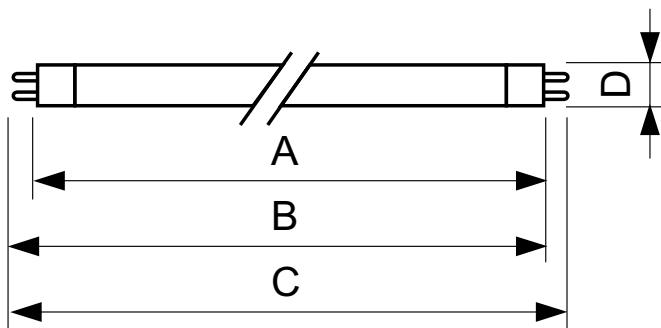

TL5 54W/840 HO ESSENTIAL

TL5 Essential HO Super 80

Product Data	
Full product code	871829117836100
Order product name	TL5 Essential HO 54W/840 1SL/40
EAN/UPC - Product	8718291178361
Order code	927929384040
Numerator - Quantity Per Pack	1

Numerator - Packs per outer box	40
Material Nr. (12NC)	927929384040
Net Weight (Piece)	88.500 g

Warnings and Safety

- 20,000 hours lifetime (50% survival point, 3-hour cycle) with ENEC-compliant preheat ballast Lifetime performance may differ on non-ENEC-compliant ballasts

Dimensional drawing