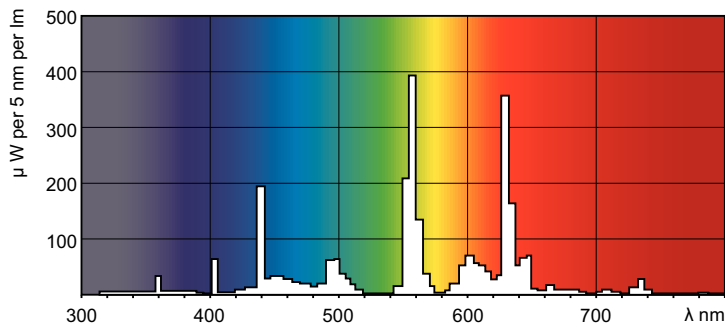

## Warnings and Safety

- 20,000 hours lifetime (50% survival point, 3-hour cycle) with ENEC-compliant preheat ballast Lifetime performance may differ on non-ENEC-compliant ballasts

## Photometric data

Lightcolor /840