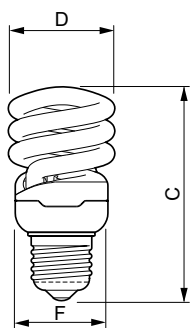

Controls and Dimming	
Dimmable	No

Approval and Application	
Energy Saving Product	Yes
Energy Efficiency Label (EEL)	A
Mercury (Hg) Content (Max)	2 mg
Energy Consumption kWh/1000 h	12 kWh

Product Data	
Full product code	871869643616500
Order product name	ECO Twister 12W CDL E27 220-240V 1PF/12
EAN/UPC - Product	8718696436165
Order code	929689208701
Numerator - Quantity Per Pack	1
Numerator - Packs per outer box	12
Material Nr. (12NC)	929689208701
Net Weight (Piece)	0.051 kg

Dimensional drawing

Product	D (max)	C (max)	F (max)
ECO Twister 12W CDL E27 220-240V 1PF/12	46 mm	91 mm	40 mm

TORNADO 12W CDL E27 220-240V 50/60Hz