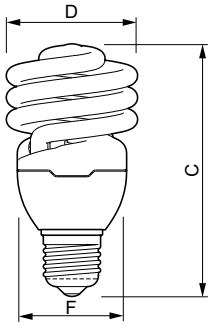

Eco Twister

Dimensional drawing

Product

ECO Twister 23W CDL E27 220-240V 1PF/12

TORNADO 23W CDL E27 220-240V 50/60Hz