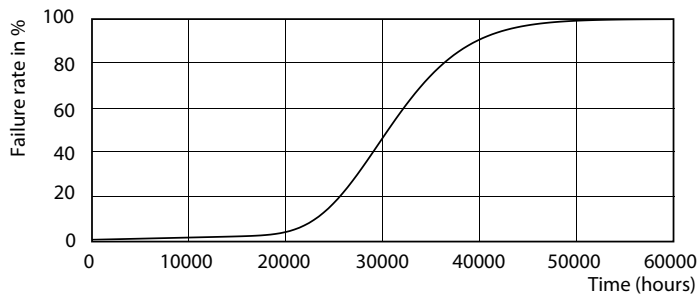

TLED 4ft 14.5-36W 1600lm 4000K G13 Ess

Photometric data

LEDtube 1200mm 15W G13 840 1600lm

LEDtube 1500mm 20W G13 840 2200lm

CorePro LEDtube EM/Mains T8

Photometric data

LEDtube 1500mm 20W G13 840 2200lm

Lifetime