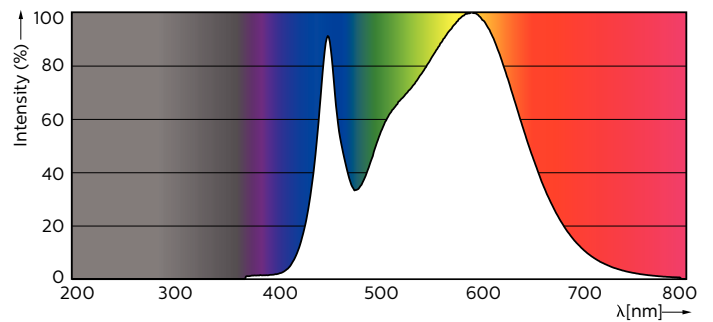

CorePro LEDtube EM/Mains T8

Energy Consumption kWh/1000 h	15 kWh
Product Data	
Full product code	871869671107100
Order product name	CorePro LEDtube 1200mm 14.5W840
EAN/UPC - Product	8718696711071
Order code	929001338802

Numerator - Quantity Per Pack	1
Numerator - Packs per outer box	10
Material Nr. (12NC)	929001338802
Net Weight (Piece)	0.215 kg

Warnings and Safety

Dimensional drawing

A3

Product	D1	D2	A1	A2	A3
CorePro LEDtube 1200mm 14.5W840	25.7 mm	28 mm	1198 mm	1205 mm	1212 mm

TLED 4ft 14.5-36W 1600lm 4000K G13 Ess

Photometric data

LEDtube 1200mm 15W G13 840 1600lm

LEDtube 1500mm 20W G13 840 2200lm