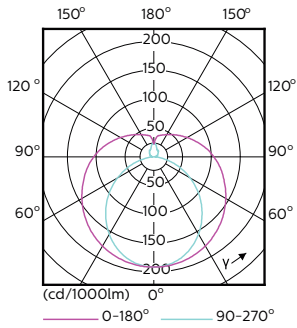

Numerator - Quantity Per Pack	1
Numerator - Packs per outer box	10
Material Nr. (12NC)	929001338802
Net Weight (Piece)	0.215 kg

Warnings and Safety

Dimensional drawing

A3

Product	D1	D2	A1	A2	A3
CorePro LEDtube 1200mm 14.5W840	25.7 mm	28 mm	1198 mm	1205 mm	1212 mm

TLED 4ft 14.5-36W 1600lm 4000K G13 Ess

Photometric data

LEDtube 1200mm 15W G13 840 1600lm

LEDtube 1500mm 20W G13 840 2200lm

CorePro LEDtube EM/Mains T8

Photometric data

LEDtube 1500mm 20W G13 840 2200lm

Lifetime