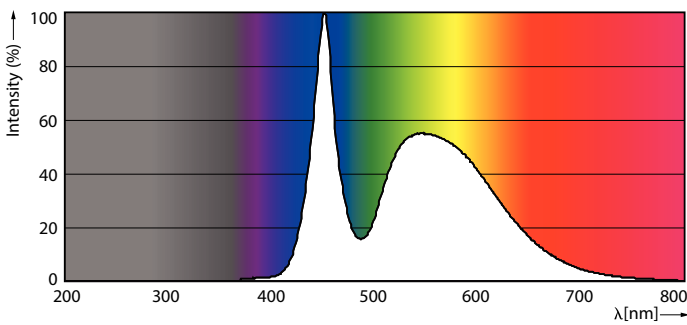

LEDtube 1200mm 16W 765 T8 CN I G

LEDtube 16W G13 765 CN I G