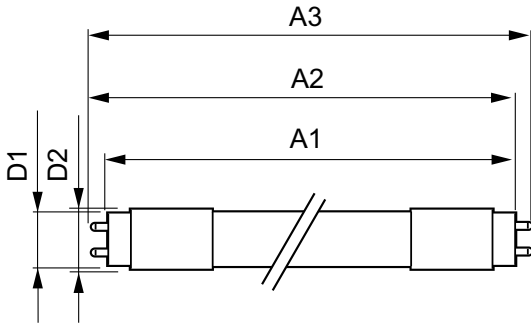

Ecofit Ledtubes T8

Product Data

Full product code	871869965767300
Order product name	Ecofit Mains LEDtube 1200mm 16W 765 G
EAN/UPC - Product	8718699657673
Order code	929001127511
Numerator - Quantity Per Pack	1

Numerator - Packs per outer box	20
Material Nr. (12NC)	929001127511
Net Weight (Piece)	0.215 kg

Dimensional drawing

LEDtube 1200mm 16W 765

Product	D1	D2	A1	A2	A3
Ecofit Mains LEDtube 1200mm 16W 765 G	25.68 mm	28 mm	1198.0 mm	1205.0 mm	1212.0 mm

Photometric data