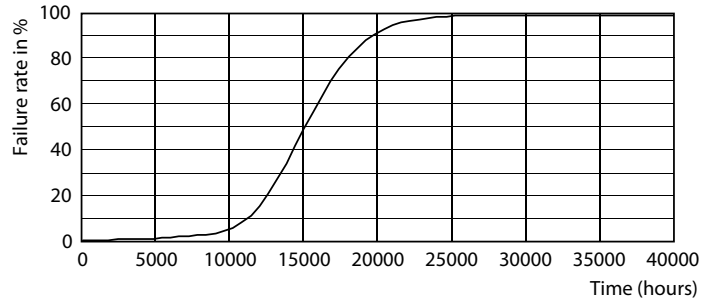

Photometric data

General Uniform Lighting 1 - TUBE LOW BEAM (200° BEAM SPREAD)

LEDtube 1200mm 16W 765 T8 CN I G

LEDtube 1200mm 16W 765 T8 CN I G

LEDtube 16W G13 765 CN I G

Ecofit Ledtubes T8

Lifetime

LEDtube 15K FailureRate