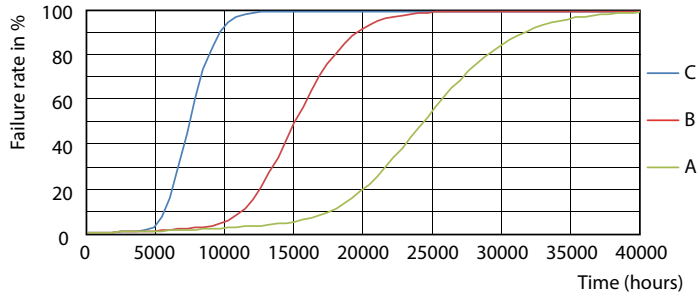

Photometric data

General Uniform Lighting 1 - TUBE LOW BEAM (200° BEAM SPREAD)

LEDtube 1200mm 16W 765 T8 CN I G

LEDtube 1200mm 16W 765 T8 CN I G

LEDtube 16W G13 765 CN I G

Ecofit Ledtubes T8

Lifetime

LEDtube 15K FailureRate