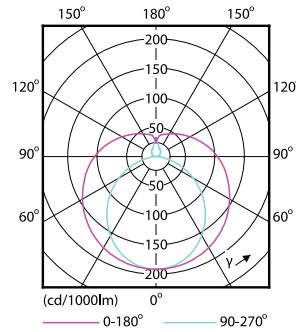

LEDtube 1200mm 16W 765 T8 CN I G