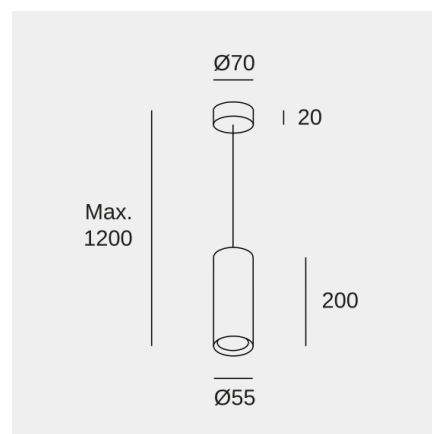

ERA

Pendant ERA GU10 8 White

Technical features

Luminaire total power: 8W
 Structure material: Aluminium
 Structure finish: White
 Voltage / frequency: 100-240V/50-60Hz
 Warranty: 5 años
 Easily recyclable luminaire

Luminotechnic features

Luminance C0°G65°: 467
 Luminance C90°G65°: 467
 UGR crosswise: 13.4
 UGR lengthwise: 13.4

Lampholder	Quantity	Light source power (W)
GU10	1	Max. power 8W

Image may not match reference. LedsC4 reserves the right to amend any of the product's components. The data related to flux, power and colour temperature may be subject to changes made by the manufacturer.

ERA

Pendant ERA GU10 8 White

Logistics

x 30

Net weight (kg): 0.33

Packaged weight (kg): 0.42

Packaging: 77mm x 77mm x 310mm

Light application