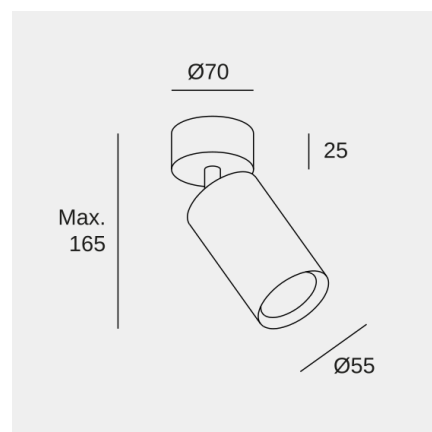

### Technical features

Luminaire total power: 8W  
Structure material: Aluminium  
Structure finish: White  
Voltage / frequency: 100-240V/50-60Hz  
Warranty: 5 años  
Easily recyclable luminaire

### Luminotechnic features

UGR crosswise: 13.4  
UGR lengthwise: 13.4

Lampholder	Quantity	Light source power (W)
GU10	1	Max. power 8W

Image may not match reference. LedsC4 reserves the right to amend any of the product's components. The data related to flux, power and colour temperature may be subject to changes made by the manufacturer.

## Logistics

x 40

Net weight (kg): 0.21

Packaged weight (kg): 0.28

Packaging: 77mm x 77mm x 200mm

Image may not match reference. LedsC4 reserves the right to amend any of the product's components. The data related to flux, power and colour temperature may be subject to changes made by the manufacturer.