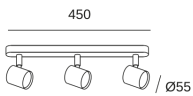

Luminaire total power : 24W

Structure material : Steel

Structure finish : Black

Max. size of light bulb : 64/50 mm

Recommended light bulb : GU10

Voltage / frequency : 100-240V/50-60Hz

Warranty : 5 Years

Easily recyclable luminaire

LUMINOTECHNIC FEATURES

Lampholder	Quantity	Light source power (W)
GU10	3	Max. power 8W

LOGISTICS

Net weight (kg): 0.74

Packaged weight (kg): 0.92