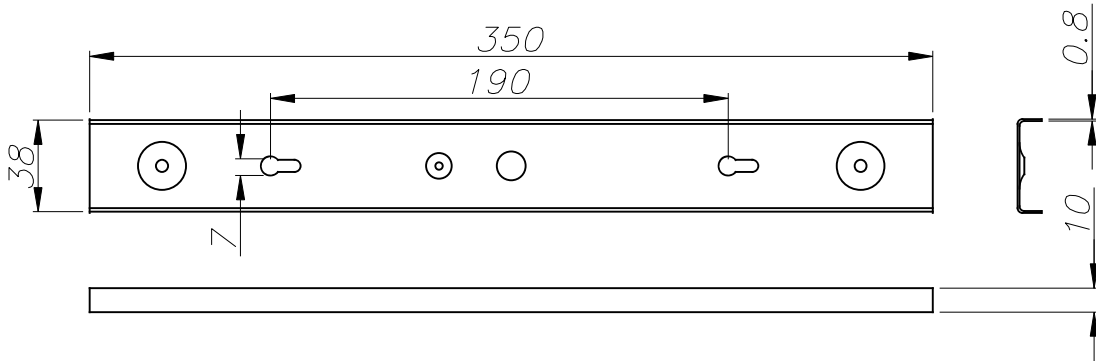

Keeper Triplex

DE-0481-NEG

Spotlight IP20 Keeper Triplex GU10 24 Black

TECHNICAL FEATURES

Luminaire total power : 24W

Structure material : Steel

Structure finish : Black

Max. size of light bulb : 64/50 mm

Net weight (kg): 0.74

Packaged weight (kg): 0.92

Keeper

DE-0481

FOR
LIGHT