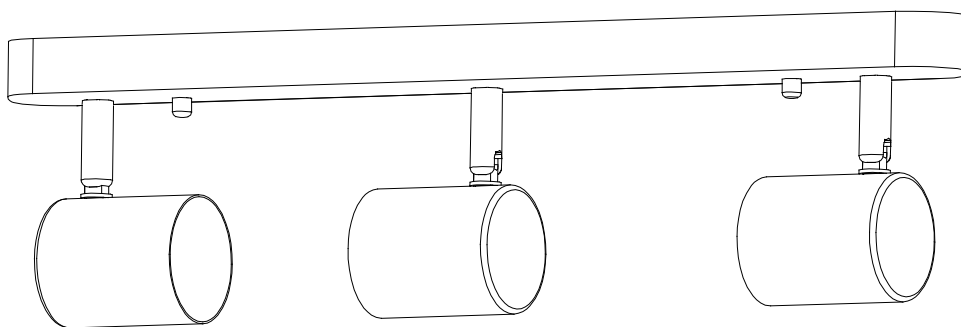

Keeper Triplex

DE-0481-NEG

Spotlight IP20 Keeper Triplex GU10 24 Black

TECHNICAL FEATURES

Luminaire total power : 24W

Structure material : Steel

Structure finish : Black

Max. size of light bulb : 64/50 mm

Net weight (kg): 0.74

Packaged weight (kg): 0.92

Keeper

DE-0481

FOR
LIGHT