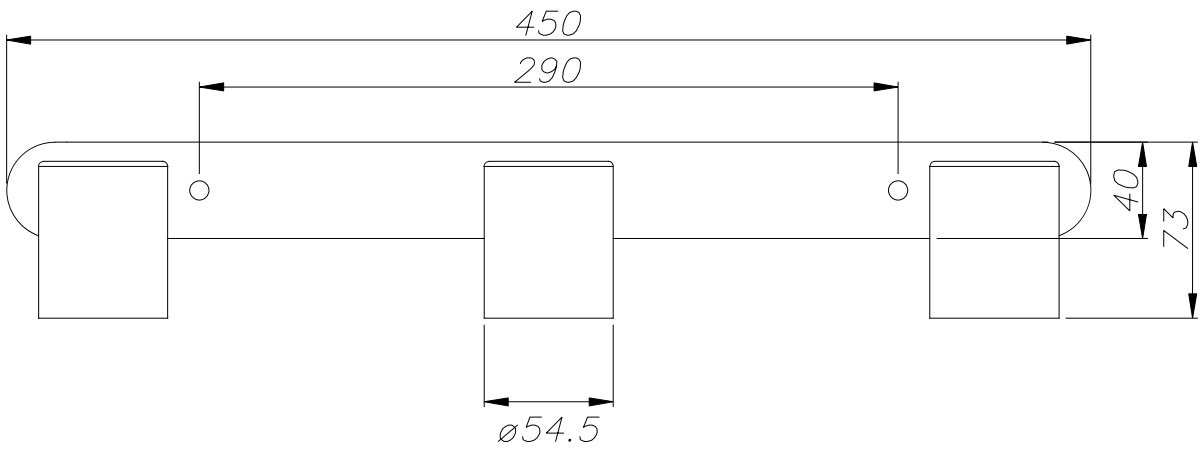

Keeper Triplex

DE-0481-NEG

Spotlight IP20 Keeper Triplex GU10 24 Black

TECHNICAL FEATURES

Luminaire total power : 24W

Structure material : Steel

Structure finish : Black

Max. size of light bulb : 64/50 mm

Recommended light bulb : GU10

Voltage / frequency : 100-240V/50-60Hz

Warranty : 5 Years

Easily recyclable luminaire

LUMINOTECHNIC FEATURES

Lampholder	Quantity	Light source power (W)
GU10	3	Max. power 8W

LOGISTICS

Net weight (kg): 0.74

Packaged weight (kg): 0.92

Keeper

DE-0481

FOR
LIGHT