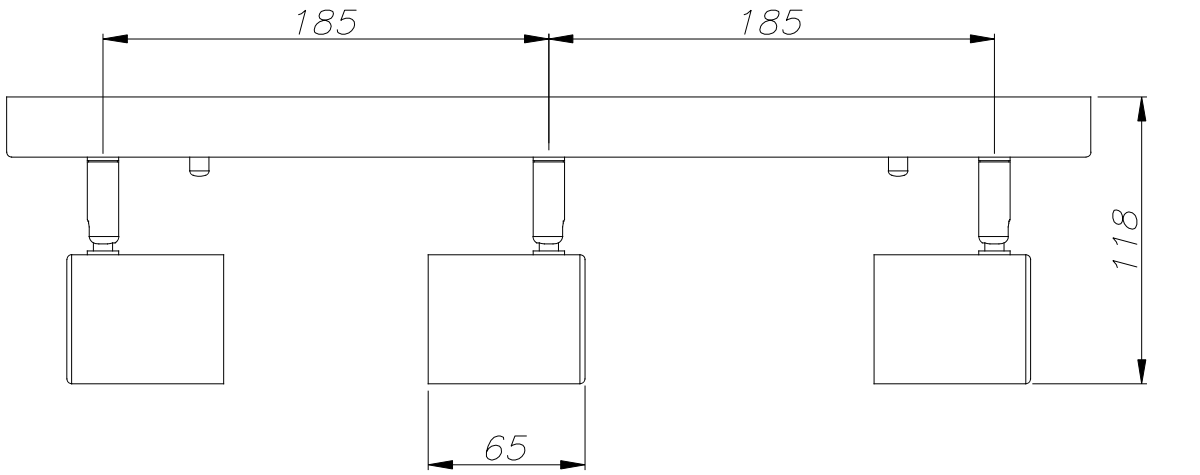

Keeper Triplex

DE-0481-NEG

Spotlight IP20 Keeper Triplex GU10 24 Black

TECHNICAL FEATURES

Luminaire total power : 24W

Structure material : Steel

Structure finish : Black

Max. size of light bulb : 64/50 mm

Net weight (kg): 0.74

Packaged weight (kg): 0.92

Keeper

DE-0481

FOR
LIGHT