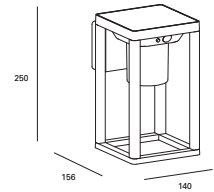

Bow NEW

MAT Aluminio Aluminium Aluminium

DIF Policarbonato Polycarbonate Polycarbonate

Gris urbano Urban grey Gris urbain

SOLAR

SENSOR

W TOTAL 3W **LED** 3W 400 lm 3000°k Not included 12 IP44 IK03 ✓

Es un aplique de pared. La imagen de ambiente es sólo para una mejor ilustración, en este caso, no es la aplicación real.

It is a wall lamp. The ambient image is just for better illustration, in this case, it is not the real application.

C'est un applique murale, l'image d'ambiance est pour une meilleure illustration dans ce cas, ce n'est pas l'application réelle.

3 modos de funcionamiento y hasta 24h de autonomía. Sensor crepuscular y de presencia incluido (hasta 7m y 90° de alcance).

3 operating modes and up to 24h of autonomy. Twilight and presence sensor included (up to 7m and 90° of coverage).

3 modes de fonctionnement et jusqu'à 24h d'autonomie. Capteur de crépuscule et de présence inclus (jusqu'à 7m et 90° de portée).

W TOTAL 3W **LED** 3W 400 lm 3000°k Not included 6 IP44 IK03 ✓

Panel solar mono-cristalino de alto rendimiento. Diseño elegante sin tornillos a la vista.

High-performance mono-crystalline solar panel. Elegant design with no visible screws.

Panneau solaire monocristallin haute performance. Design élégant, sans vis apparentes.