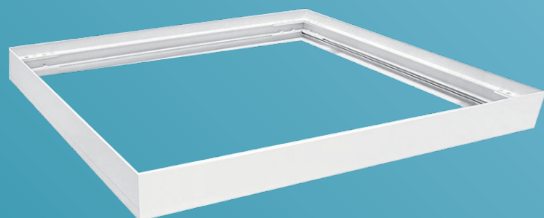

MACROLED®

Accesorios Panel