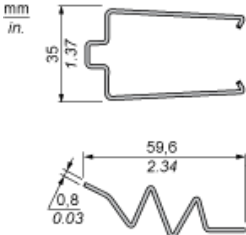

Main

Range of product	Zelio Relay
Accessory / separate part category	Mounting accessory
Accessory / separate part type	Maintaining clamp
Sale per indivisible quantity	10

Complementary

Accessory material	Metal
Accessory / separate part destination	Zelio Relay RUM
Product compatibility	Socket RUZ (2 C/O) Socket RUZ (3 C/O)
Product weight	0.001 kg

Dimensions

Mounting