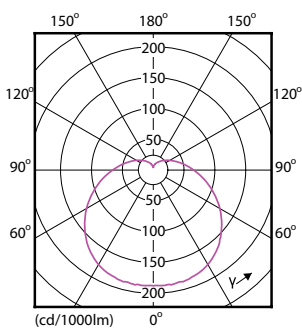

Plano de dimensiones

Product	D	C
EcoHome LEDBulb 10.5WE27 3000KHV1PF/20AR	60 mm	109 mm

Datos fotométricos

Spectral Power Distribution Colour - EcoHome LEDBulb 10.5WE27 3000KHV1PF/20AR

Light Distribution Diagram - EcoHome LEDBulb 10.5WE27 3000KHV1PF/20AR