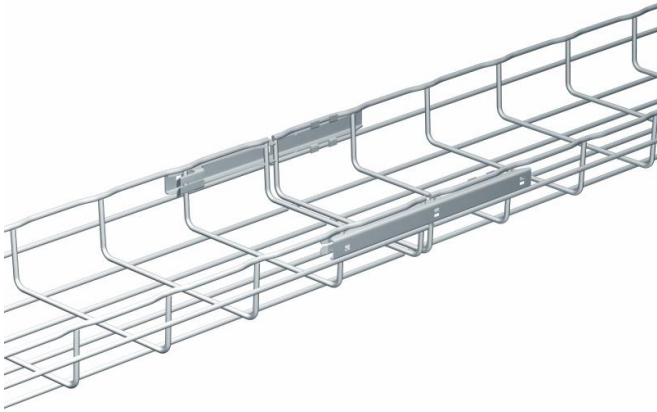

CM558284

AUTOCLIC316L - FAST COUPLER x50

Rapid fit with screwdriver (not included)
Not suitable for 30mm deep tray (CF 30)

Technical

Finish	Stainless steel 316L
Height (mm)	18
Information	Rapid fit with screwdriver (not included)
Length (mm)	250
Material	Stainless steel
Weight (kg)	0.1

Datasheet generated from <http://www.electrika.com> last updated Tuesday, March 13, 2018 5:20:43 PM

54 / 105 mm 50 → 600 mm

Rapid fit with screwdriver (not included)

For technical information, see p. 48