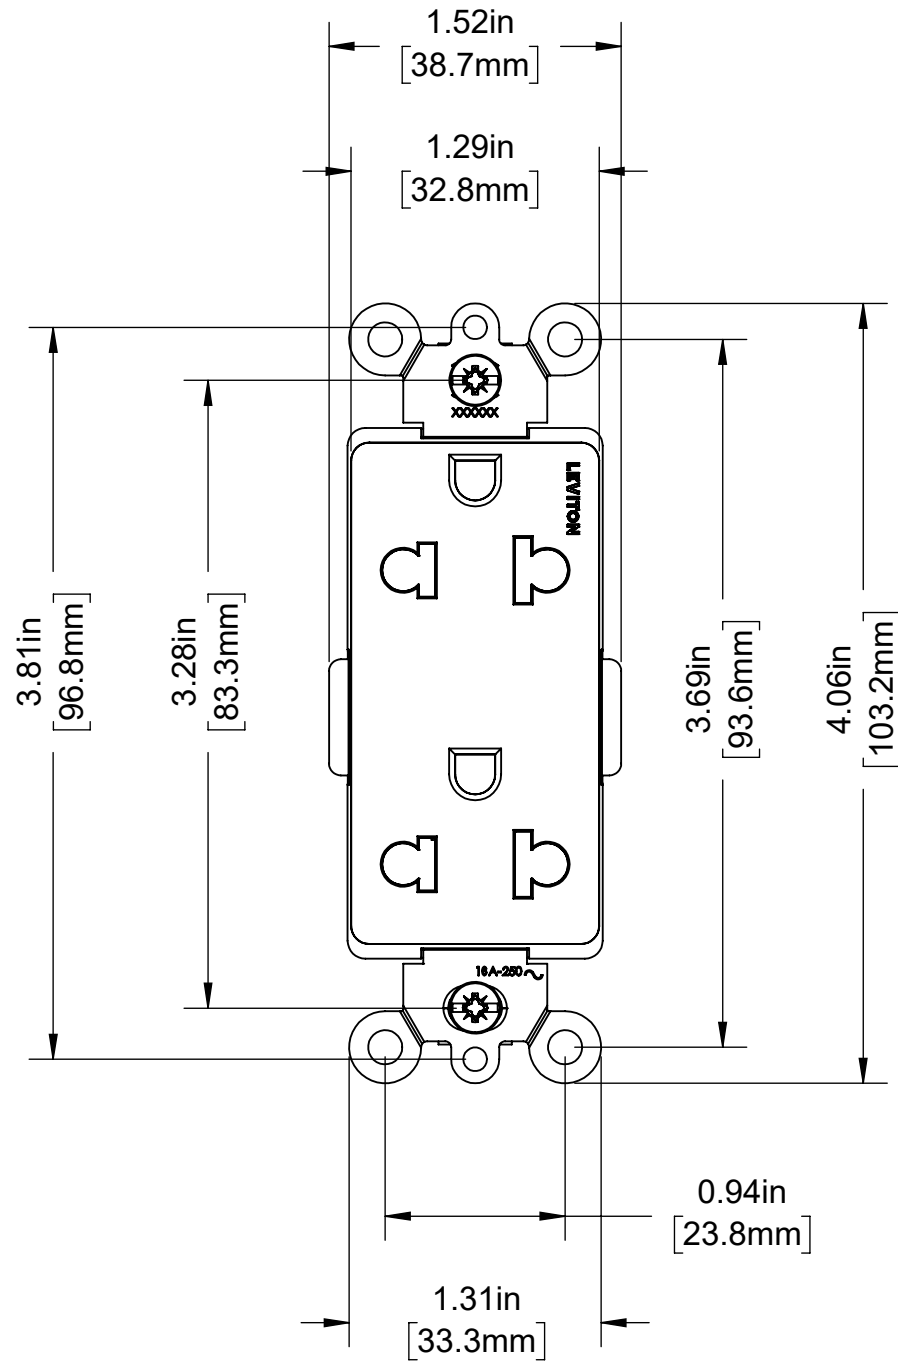

5835-W

Decora Plus Duplex Receptacle Outlet, Euro-American Standard, Commercial Specification Grade, Smooth Face, 15 Amp 125 Volt or 16 Amp 250 Volt, Back and Side Wire, NEMA 5-15R_CEE 7/7(EU1-16R), 2-Pole, 3-Wire - White
Also accepts CEE 7/16 Europlugs

www.leviton.com/international/contacts/

CATALOG # 5835

**DECORA UNIVERSAL
 DUPLEX RECEPTACLE
 2 POLE, 3 WIRE,
 US 15A-125V
 EURO 16A-250V**

UNLESS OTHERWISE SPECIFIED: DO NOT SCALE DRAWING. ALL DIMENSIONS ARE IN INCHES. ALL ANGLES ARE IN DEGREES.		LEVITON®		
TOLERANCES		TITLE: 5835 UNIVERSAL RECEPTACLE CATALOG DRAWING		
INCH .XX ± .01 .XXX ± .005	METRIC .X ± .2 mm .XX ± .1 mm	DWG NO. CATSTD-05835-00X-D01		
ANGLES: ± 1/2°		THIRD ANGLE PROJECTION		
		SIZE B	SCALE: 1:1	SHEET 1 OF 1
		Copyright 2020. Unpublished. All Rights Reserved.		REV 1
ALL PRINTED COPIES ARE UNCONTROLLED				