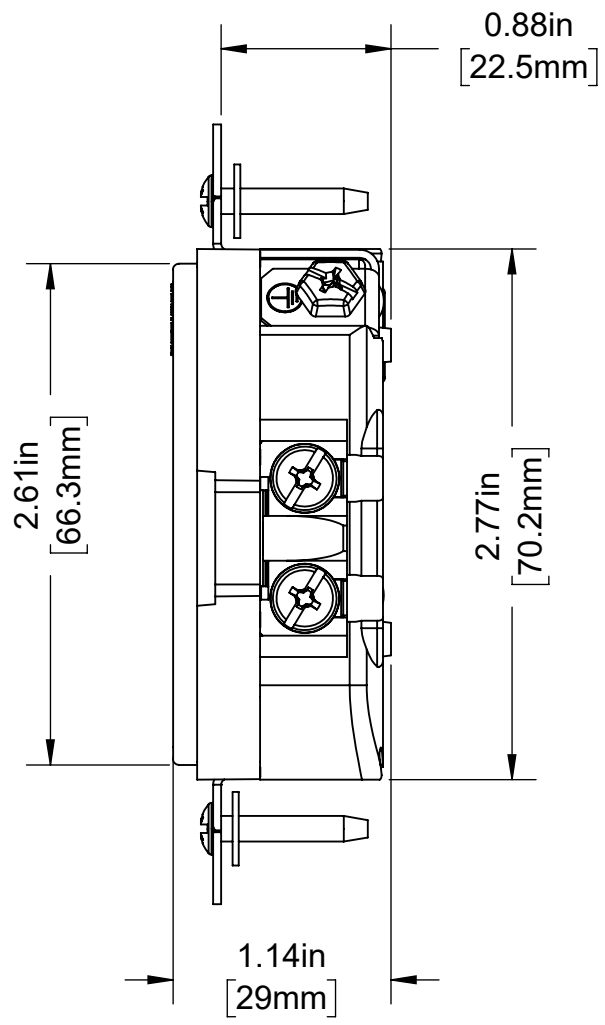

5835-W

Decora Plus Duplex Receptacle Outlet, Euro-American Standard, Commercial Specification Grade, Smooth Face, 15 Amp 125 Volt or 16 Amp 250 Volt, Back and Side Wire, NEMA 5-15R_CEE 7/7(EU1-16R), 2-Pole, 3-Wire - White
Also accepts CEE 7/16 Europlugs

www.leviton.com/international/contacts/

CATALOG # 5835

**DECORA UNIVERSAL
 DUPLEX RECEPTACLE
 2 POLE, 3 WIRE,
 US 15A-125V
 EURO 16A-250V**

UNLESS OTHERWISE SPECIFIED: DO NOT SCALE DRAWING. ALL DIMENSIONS ARE IN INCHES. ALL ANGLES ARE IN DEGREES.		LEVITON®		
TOLERANCES		TITLE: 5835 UNIVERSAL RECEPTACLE CATALOG DRAWING		
INCH .XX ± .01 .XXX ± .005	METRIC .X ± .2 mm .XX ± .1 mm	DWG NO. CATSTD-05835-00X-D01		
ANGLES: ± 1/2°		THIRD ANGLE PROJECTION		
		SIZE B	SCALE: 1:1	SHEET 1 OF 1
		Copyright 2020. Unpublished. All Rights Reserved.		REV 1
ALL PRINTED COPIES ARE UNCONTROLLED				