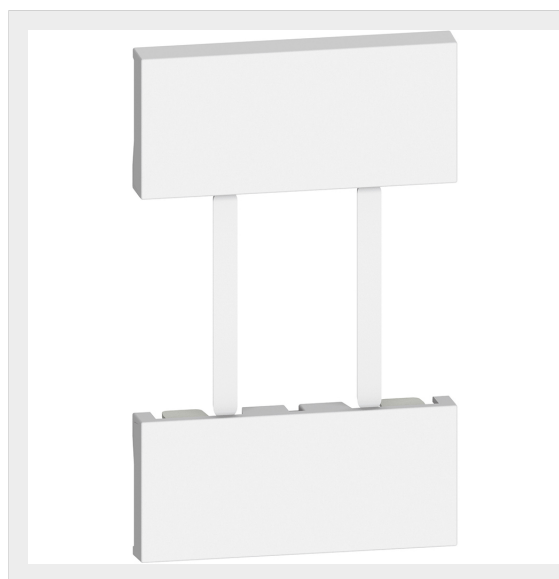

BTICINO > Wiring devices > Living Now > Covers > Covers for standard functions

KW51

Covers for European/american sockets items KW4125 - KW4126
- KW4129- 2 module - white

Technical features

Series Living Now

Documentation

 [Technical data sheet](#)

 [Living Now english catalogue](#)

Related products

KW4129

American standard 2 P+E 15 A 127/250 Va.c. socket - shielded tulip contacts - 2 modules - white

KW4126

Euro american standard 2 P+E 16 A 127/250 Va.c. universal duplex socket - Ø 5 mm shielded tulip cont...

KW4125

Euro american standard 2 P 16 A 127/250 Va.c. socket - Ø 5 mm shielded tulip contacts - 2 modules - ...

KW4502C

The gateway creates a connected installation in the home. It can be used to control lights, shutters...