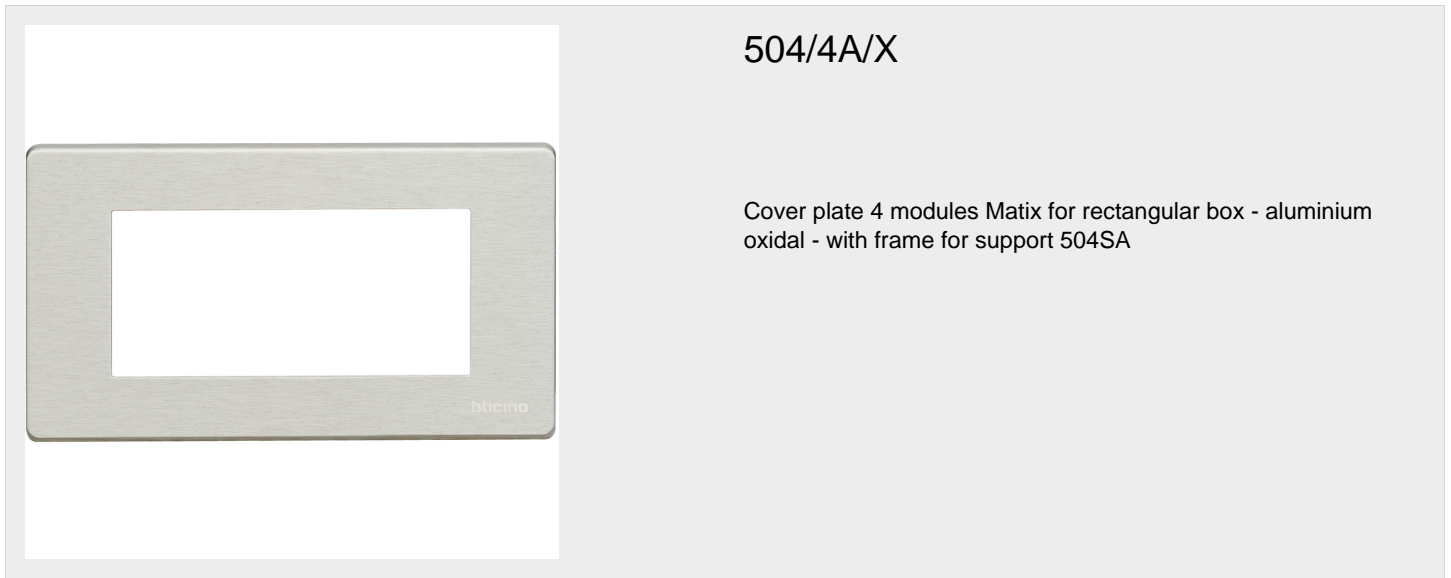

BTICINO &gt; Wiring devices &gt; Magic &gt; Cover plates installable on MATIX support

## 504/4A/X

Cover plate 4 modules Matix for rectangular box - aluminium oxidal - with frame for support 504SA

### Technical features

Height	80mm
Width	142mm
N° of modules	4
Series	Magic