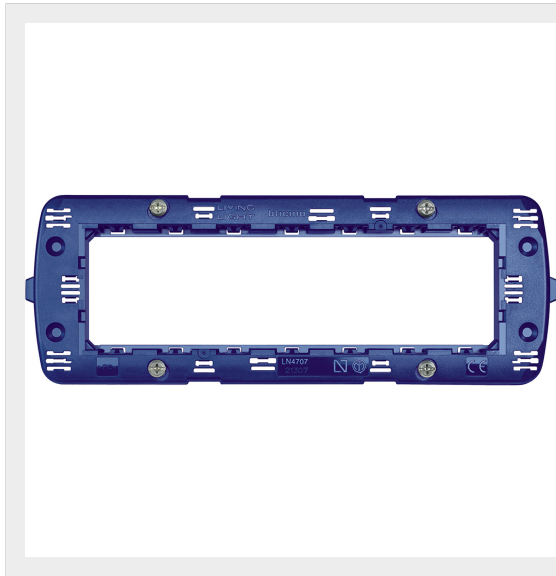

BTICINO &gt; Wiring devices &gt; Livinglight &gt; Supports &gt; Supports

## LN4707

Support for round cover plates, square and Living International - fixing with screws - 7 modules