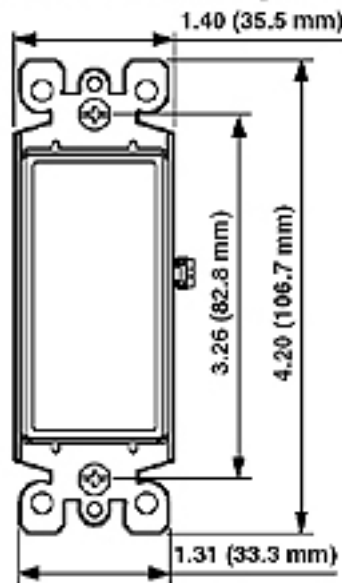

Color: Ivory

5601-2I

Description

15 Amp, 120/277 Volt, Decora Rocker Single-Pole AC Quiet Switch, Residential Grade, Grounding, Quickwire Push-In & Side Wired, - Ivory

Product Features

- Grounding: Grounding
- Amperage: 15 Amp
- Voltage: 120/277 Volt
- HP Rating: 1/2HP-120V 2HP-240V-277V
- Max. Amperage: 12 Amp
- Termination: Quickwire Push-In & Side
- Actuator Material: Thermoplastic
- Body Material: Thermoplastic
- Strap Material: Steel
- Color: Ivory
- Standards and Certifications: UL/CSA
- Warranty: 2 Year Limited

Dimensional Diagram

Wiring Diagram Single Pole

SPECIFICATION SUBMITTAL

JOB NAME: <input type="text"/>	CATALOG NUMBERS: <input type="text"/>	<input type="text"/>
JOB NUMBER: <input type="text"/>	<input type="text"/>	<input type="text"/>