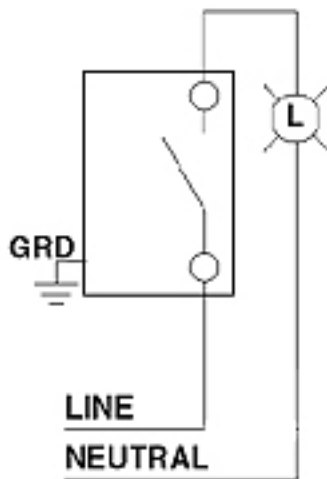

Color: Ivory

5601-2I

Description

15 Amp, 120/277 Volt, Decora Rocker Single-Pole AC Quiet Switch, Residential Grade, Grounding, Quickwire Push-In & Side Wired, - Ivory

Product Features

- Grounding: Grounding
- Amperage: 15 Amp
- Voltage: 120/277 Volt
- HP Rating: 1/2HP-120V 2HP-240V-277V
- Max. Amperage: 12 Amp
- Termination: Quickwire Push-In & Side
- Actuator Material: Thermoplastic
- Body Material: Thermoplastic
- Strap Material: Steel
- Color: Ivory
- Standards and Certifications: UL/CSA
- Warranty: 2 Year Limited

Dimensional Diagram

Wiring Diagram Single Pole

SPECIFICATION SUBMITTAL

JOB NAME: <input type="text"/>	CATALOG NUMBERS: <input type="text"/>	<input type="text"/>
JOB NUMBER: <input type="text"/>	<input type="text"/>	<input type="text"/>