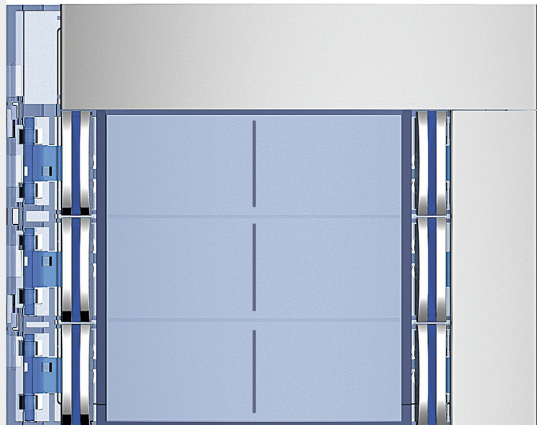

BTICINO &gt; Door entry systems &gt; 2 wires system &gt; SFERA entrance panels

**352161**

Sfera New cover plate for 6 pushbuttons on double column - Allmetal

## Technical features

N° of modules	1
Series	Sfera

## Related products

**352100**

Sfera additional 8-pushbutton modules arranged on double column. To be used with speaker modules 351...