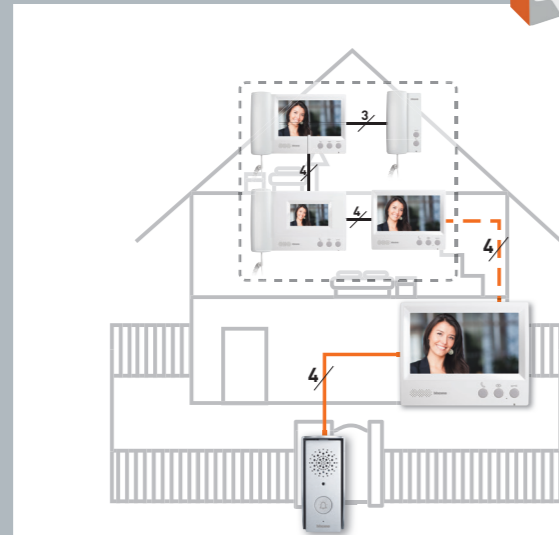

# Door entry

Ready made solutions for **single family homes**

**4**  
WIRES

**Robust while discrete entrance panel**

- Zamak
- Weatherproof
- Rainshield included
- Hidden wide angle camera
- Hidden Led for night vision

## Manage one entrance

**INSTALL 1 VIDEOKIT**  
--- Add and mix up to 4 internal units