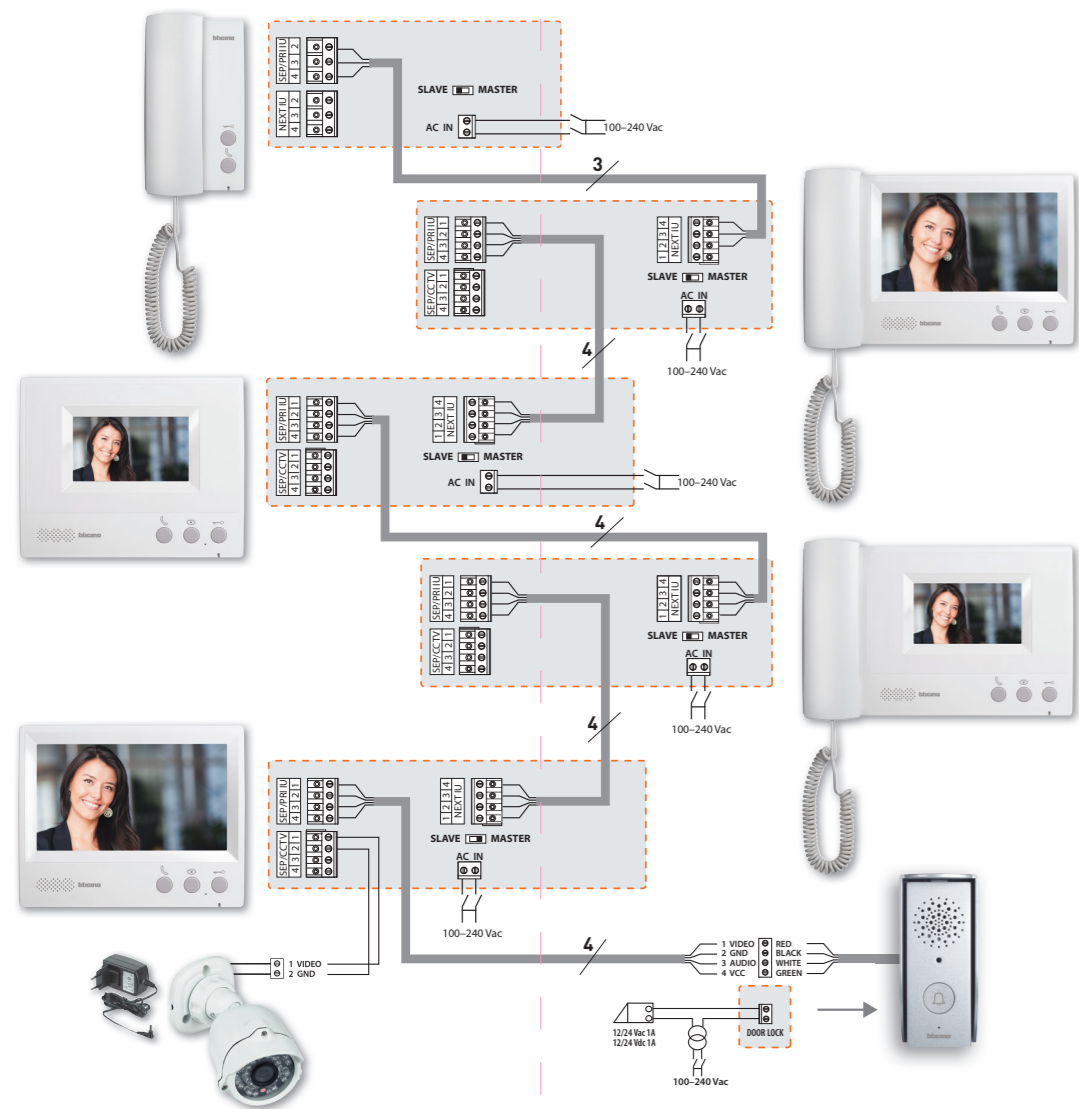

## MAXIMUM EXPANSION VIDEO/AUDIO

Pick your kit...  
...and expand it

Description	BT-315511	BT-315411	BT-315311	BT-315211	BT-315111
<b>HIGH RESISTANCE ZAMAK ENTRANCE PANEL</b>					
Protection grade	IP54 / IK07	IP54 / IK07	IP54 / IK07	IP54 / IK07	IP54 / IK07
Rainshield included	■	■	■	■	■
Wide angle camera (95°)	■	■	■	■	■
<b>INTERNAL UNIT</b>					
Colour display	7" LCD	7" LCD	4.3" LCD	4.3" LCD	
Communication modality	Hands-free	Handset	Hands-free	Handset	Handset
Door lock pushbutton	■	■	■	■	■
Auto ON / Cycle camera pushbutton	■	■	■	■	■
Answering call pushbutton / Intercom	■	■	■	■	■
Audio volume adjustment	■	■	■	■	■
Internal Power supply (NO Cord - NO Plug)	■	■	■	■	■
Selectable ringtones (12 different)	■	■	■	■	■
Installation up to 5 Internal units	■	■	■	■	■
Mounting accessories & screws included	■	■	■	■	■
<b>SYSTEM EXPANSION DEVICES (To be purchased separately)</b>					
BT-330851 (7" Hands-free video IU)	■	■	■	■	
BT-330751 (7" Handset video IU)	■	■	■	■	
BT-330651 (4.3" Hands-free video IU)	■	■	■	■	
BT-330551 (4.3" Handset video IU)	■	■	■	■	
BT-330451 (Handset audio IU)	■	■	■	■	■
BT-330560 (Video entrance panel)	■	■	■	■	
BT-330460 (Audio entrance panel)	■	■	■	■	■
BT-391438 / BT-391439 (CCTV Cameras)	■	■	■	■	
BT-330660 (Entrance panel angle bracket)	■	■	■	■	■

# Door entry

Ready made solutions for **single family homes**

**4**  
WIRES

**Robust while discrete entrance panel**

- Zamak
- Weatherproof
- Rainshield included
- Hidden wide angle camera
- Hidden Led for night vision

## Manage one entrance

**INSTALL 1 VIDEOKIT**  
--- Add and mix up to 4 internal units

#### Common features of all internal units

- Easy 4-wires installation
- Expandability (you can add up to 4 internal units; all **video units** are interchangeable and compatible with each other)