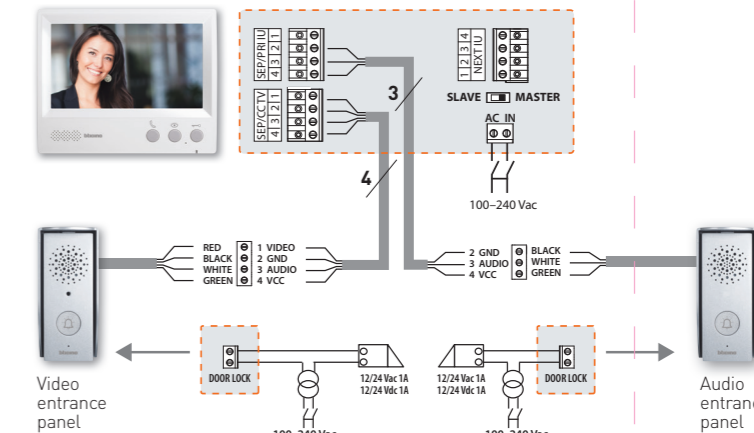

TWO entrances house