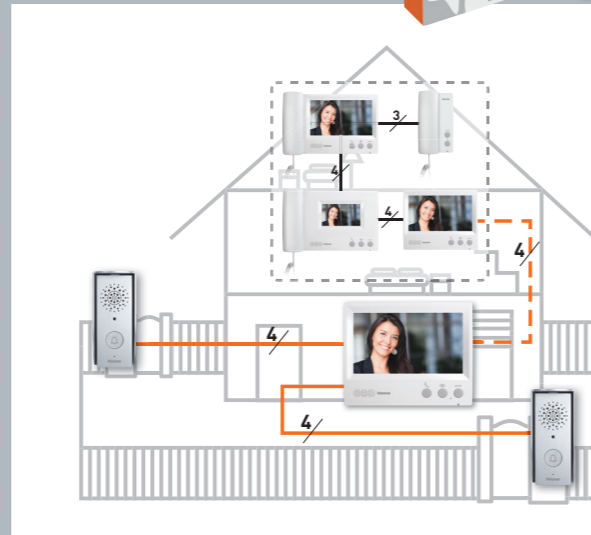

# Door entry

Ready made solutions for **single family homes**

**4**  
WIRES

**Robust while discrete entrance panel**

- Zamak
- Weatherproof
- Rainshield included
- Hidden wide angle camera
- Hidden Led for night vision

## Manage one entrance

**INSTALL 1 VIDEOKIT**  
--- Add and mix up to 4 internal units

## Manage two entrances

**INSTALL 1 VIDEOKIT + 1 ADDITIONAL ENTRANCE PANEL**  
--- Add and mix up to 4 internal units