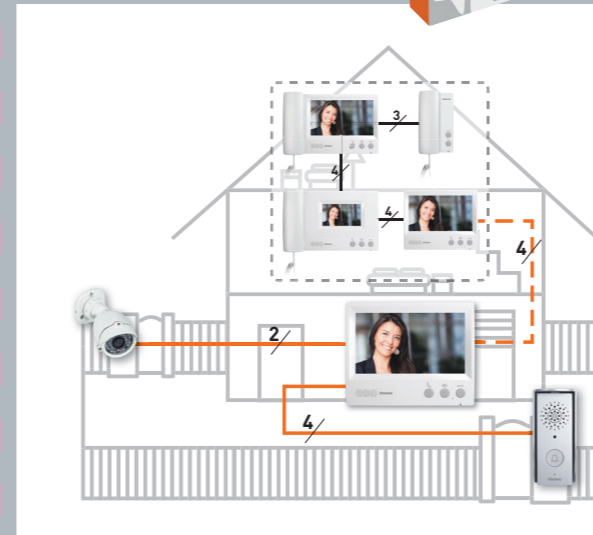

## Manage one entrance

**INSTALL 1 VIDEOKIT**  
--- Add and mix up to 4 internal units

## Manage two entrances

**INSTALL 1 VIDEOKIT + 1 ADDITIONAL ENTRANCE PANEL**  
--- Add and mix up to 4 internal units

## Manage one entrance + one camera

**INSTALL 1 VIDEOKIT + 1 ADDITIONAL CAMERA**  
--- Add and mix up to 4 internal units

## Extended security for video kits

Through a second entrance panel or a CCTV camera

Press the internal unit button to switch from the entrance panel view to the camera view.