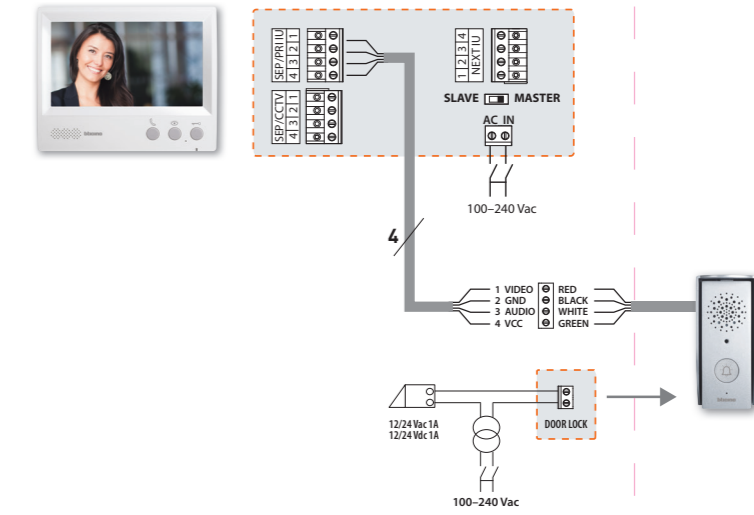

ONE entrance house