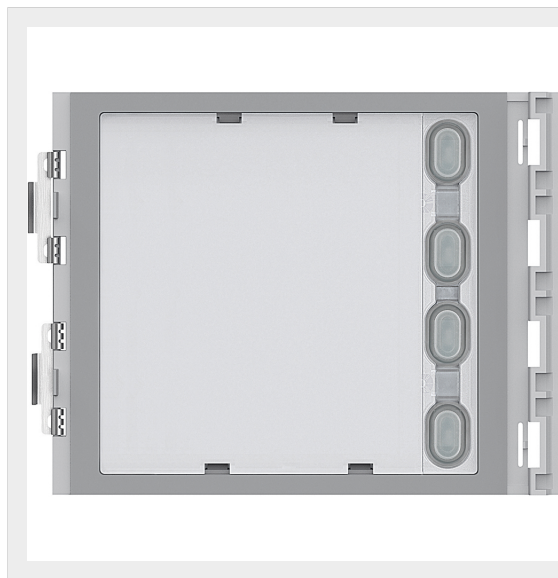

BTICINO > Door entry systems > 2 wires system > SFERA entrance panels

352000

Sfera additional 4-pushbutton modules arranged on single column. To be used with speaker modules 351000 – 351100 and audio/video modules 351200 - 351300. Connection by the multicable supplied. Backlighting of nameplates controlled by the speaker module or the audio/video module connected. To be completed with surround plate.

Technical features

Height	91 mm
Width	115 mm
N° of modules	1
Series	Sfera

Documentation

-  [Technical Data Sheet](#)
-  [DWG drawing](#)
-  [Catalogue](#)
-  [Sfera Catalogue](#)

Related products

352031

Sfera New cover plate
for 3 pushbuttons on
single column - Allmetal

352021

Sfera New cover plate
for 2 pushbuttons on
single column - Allmetal

352041

Sfera New cover plate
for 4 pushbuttons on
single column - Allmetal

352011

Sfera New cover plate
for 1 pushbutton on
single column - Allmetal

352035

Sfera New cover plate
for 3 pushbuttons on
single column - Robur

352045

Sfera New cover plate
for 4 pushbuttons on
single column - Robur

352032

Sfera New cover plate
for 3 pushbuttons on
single column - Allwhite