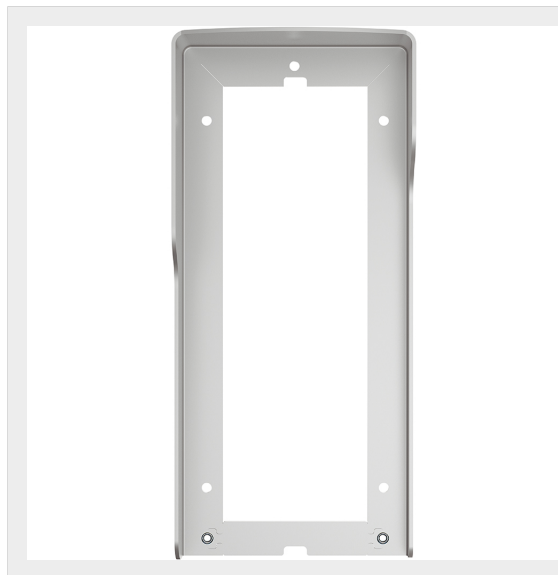

BTICINO > Door entry systems > External solutions > SFERA entrance panels

350531

Rainproof roof 3 modules Sfera - Allmetal

Technical features

Brand	BTicino
N° of modules	3
Height	334mm
Width	151mm
Depth	51mm
Series	Sfera