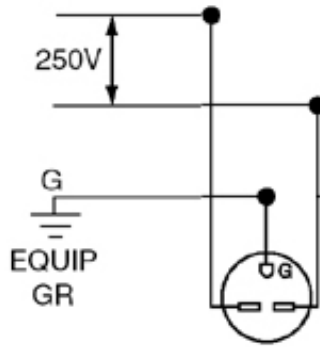

Wiring Diagram

6-15R

SPECIFICATION SUBMITTAL

JOB NAME: ____	CATALOG NUMBERS: ____	____
JOB NUMBER: ____	____	____

Leviton Manufacturing Co., Inc.

201 North Service Road, Melville, NY 11747

Telephone: +1-800-323-8920 · FAX: +1-800-832-9538 · Tech Line (8:30AM-7:30PM E.S.T. Monday-Friday):

+1-800-824-3005

Leviton Manufacturing of Canada, Ltd.

165 Hymus Boulevard, Pointe Claire, Quebec H9R 1E9 · Telephone: +1-800-469-7890 ·

FAX: +1-800-824-3005 · www.leviton.com/canada

Leviton S. de R.L. de C.V.

Lago Tana 43, Mexico DF, Mexico CP 11290 · Tel.: (+52)55-5082-1040 · FAX: (+52)5386-

1797 · www.leviton.com.mx

Visit our Website at: www.leviton.com

© 2018 Leviton Manufacturing Co., Inc. All Rights Reserved. Subject to change without notice.

Leviton has a global presence.

If you would like to know where your local Leviton office is located please go to:

www.leviton.com/international/contacts/