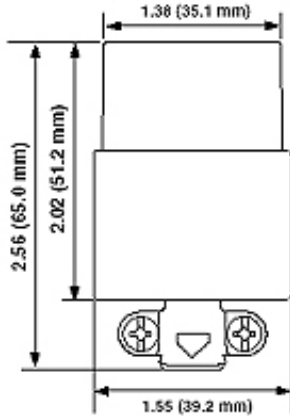

Material Specifications

Assembly Screws: Steel, Zinc Plated

Blades/Contacts: Brass

Body Material: PVC / Steel

Color: Yellow

Mechanical Specifications

Cord Range: .245 - .655

Product ID: Ratings and NEMA I.D. permanently marked on device

CSA C22.2 No. 42: File LR-406

NEMA: WD-6

NOM: 057

UL498: File E13393

Warranty: 2-Year Limited

Dimensional Diagram

Wiring Diagram

6-15R