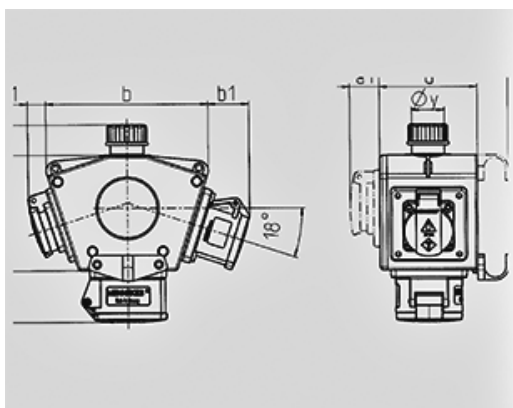

DELTA-BOX combination unit - Part no. 90839

3 MB 44			
Pos.	Sockets	IP-degrees	Dim.
a			114.0 mm
a1	SCHUKO®, 16 A, 230 V	IP 44	max. 30.0 mm
a1	CEE 16 A, 3 p, 230 V	IP 44	52.7 mm
a1	CEE 16 A, 5 p, 400 V	IP 44	50.5 mm
a1	CEE 32 A, 5 p, 400 V	IP 44	64.0 mm
a2			30.0 mm
b			160.0 mm
b1	SCHUKO®, 16 A, 230 V	IP 44	max. 18.0 mm
b1	CEE 16 A, 3 p, 230 V	IP 44	42.0 mm
b1	CEE 16 A, 5 p, 400 V	IP 44	40.0 mm
b1	CEE 32 A, 5 p, 400 V	IP 44	53.2 mm
c			133.0 mm
d			97.0 mm
y			17.0 mm

Protection type	IP 44
Fitted with	3 CEE 32A, 5p, 400V
Connection/feeder cable	for 1 cable up to 5 x 10 mm ²