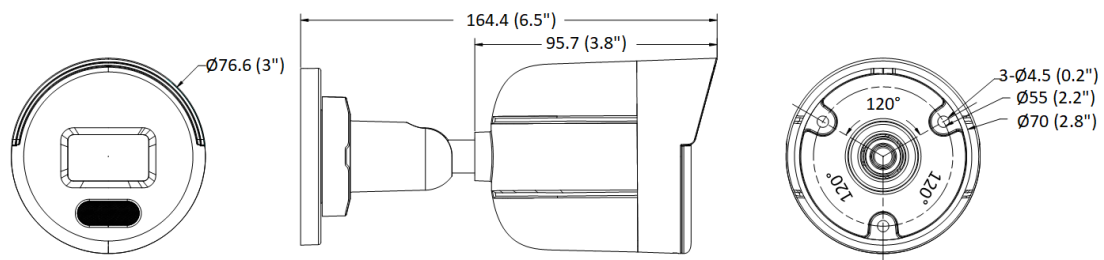

▪ Dimension

Unit: mm (inch)

▪ Accessory

▪ Optional

HIA-J101

Junction Box