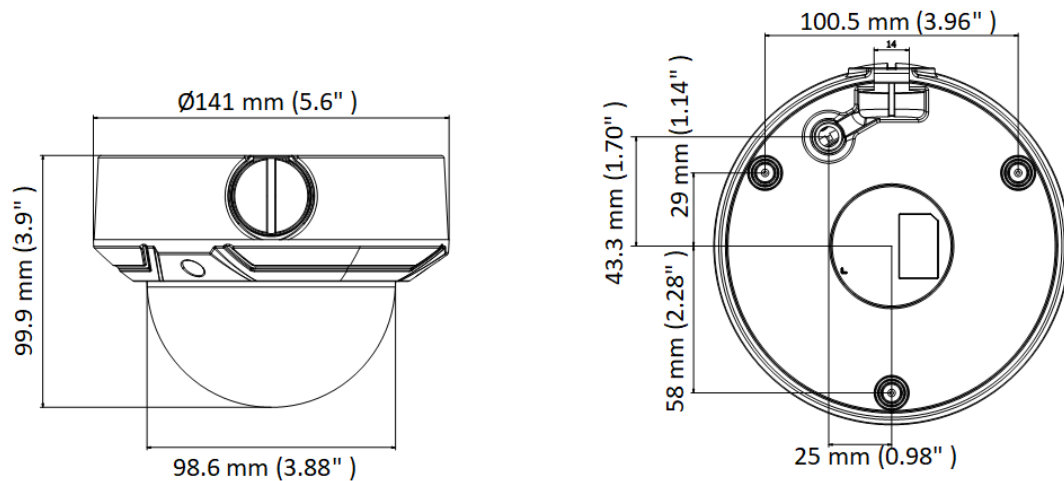

Interface	
Ethernet Interface	1 RJ45 10 M/100 M self-adaptive Ethernet port
On-Board Storage	Built-in memory card slot, support microSD card, up to 256 GB
Reset Key	Yes
Event	
Basic Event	Motion detection, video tampering alarm, exception
Linkage	Upload to FTP, notify surveillance center, send email, upload to memory card, trigger recording, trigger capture
General	
Power	12 VDC $\pm$ 25%, 0.8 A, max. 10 W, $\varnothing$ 5.5 mm coaxial power plug PoE: (802.3af, Class 3, 36 V to 57 V), 0.2 A to 0.32 A, max. 11.5 W
Dimension	$\varnothing$ 141 mm $\times$ 99.9 mm (5.6" $\times$ 3.9")
Package Dimension	140 mm $\times$ 140 mm $\times$ 154 mm (5.5" $\times$ 5.5" $\times$ 6.1 ")
Weight	Approx. 820 g (1.8 lb.)
With Package Weight	Approx. 1200 g (2.6 lb.)
Storage Conditions	-30 °C to +60 °C (-22 °F to +140 °F). Humidity 95% or less (non-condensing)
Startup and Operating Conditions	-30 °C to +60 °C (-22 °F to +140 °F). Humidity 95% or less (non-condensing)
Language	English, Ukrainian
General Function	Anti-flicker, heartbeat, mirror, password protection, privacy mask, watermark, IP address filter
Approval	
EMC	FCC SDoC (47 CFR Part 15, Subpart B); CE-EMC (EN 55032: 2015, EN 61000-3-2: 2014, EN 61000-3-3: 2013, EN 50130-4: 2011 +A1: 2014); RCM (AS/NZS CISPR 32: 2015); IC VoC (ICES-003: Issue 6, 2016); KC (KN 32: 2015, KN 35: 2015)
Safety	UL (UL 60950-1); CB (IEC 60950-1:2005 + Am 1:2009 + Am 2:2013, IEC 62368-1:2014); CE-LVD (EN 60950-1:2005 + Am 1:2009 + Am 2:2013, IEC 62368-1:2014); BIS (IS 13252(Part 1):2010+A1:2013+A2:2015)
Environment	CE-RoHS (2011/65/EU); WEEE (2012/19/EU); Reach (Regulation (EC) No 1907/2006)
Protection	IP67 (IEC 60529-2013), IK10 (IEC 62262:2002)

### ▪ Available Model

IPC-D620H-Z (2.8 to 12 mm)

## Dimension

Unit: mm (inch)