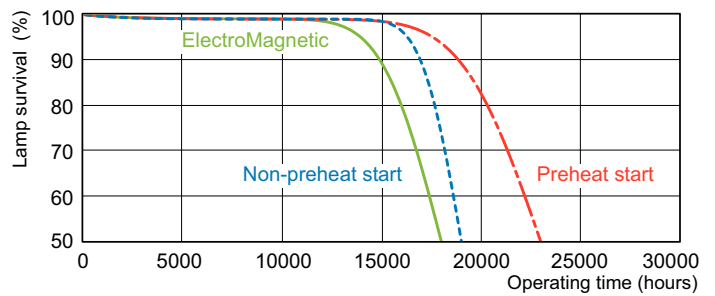

## Photometric data

Lightcolor /830

Lightcolor /830

## Lifetime

TL-D Super 80 Life Expectancy 3 h cycle

TL-D Super 80 Life Expectancy 12 h cycle