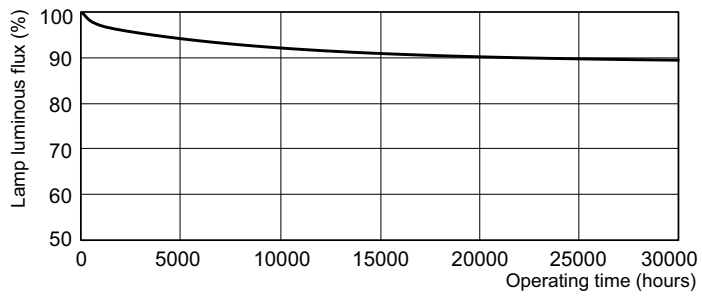

TL-D LIFEMAX Super 80

Lifetime

TL-D Super 80 Lumen Maintenance 3 h + 12 h cycle