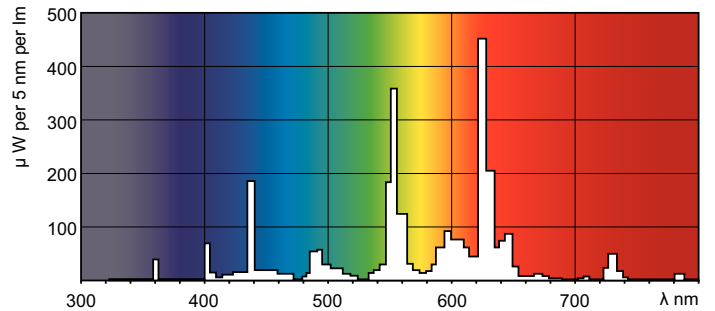

## TL-D 36W/830 1SL/25

The TL-D LIFEMAX Super 80 lamp offers more lumens per watt and better color rendering than TL-D standard colors. Furthermore, it has a lower mercury content. The lamp can be operated in existing TL-D luminaires.

## Dimensional drawing

TL-D 36W/830 WW G13

Product	D (max)	A (max)	B (max)	B (min)	C (max)
TL-D 36W/830 1SL/25	28 mm	1199.4 mm	1206.5 mm	1204.1 mm	1213.6 mm

## Photometric data

Lightcolor /830

Lightcolor /830