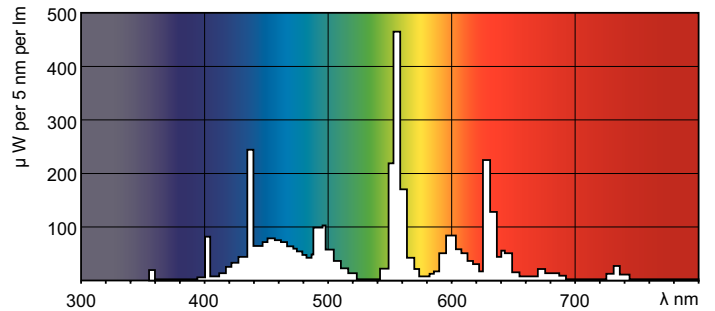

TL-D LIFEMAX Super 80

TL-D 36W/865 1SL/25

The TL-D LIFEMAX Super 80 lamp offers more lumens per watt and better color rendering than TL-D standard colors. Furthermore, it has a lower mercury content. The lamp can be operated in existing TL-D luminaires.

Product data

General Information		Voltage (Nom)	
Cap-Base	G13 [Medium Bi-Pin Fluorescent]		103 V
Life To 10% Failures (Nom)	10000 h	Controls and Dimming	
Life To 50% Failures (Nom)	15000 h	Dimmable	Yes
Life To 50% Failures Preheat (Nom)	20000 h	Approval and Application	
Light Technical		Energy Efficiency Label (EEL)	A
Color Code	865 [CCT of 6500K]	Mercury (Hg) Content (Nom)	2.0 mg
Luminous Flux (Rated) (Nom)	3070 lm	Product Data	
Color Designation	Cool Daylight	Full product code	871150028563840
Lumen Maintenance 2000 h (Nom)	96 %	Order product name	TL-D 36W/865 1SL/25
Lumen Maintenance 5000 h (Nom)	94 %	EAN/UPC - Product	8711500285638
Chromaticity Coordinate X (Nom)	313	Order code	927982286536
Chromaticity Coordinate Y (Nom)	338	Numerator - Quantity Per Pack	1
Correlated Color Temperature (Nom)	6500 K	Numerator - Packs per outer box	25
Luminous Efficacy (rated) (Nom)	85 lm/W	Material Nr. (12NC)	927982286536
Color Rendering Index (Nom)	80	Net Weight (Piece)	0.140 kg
Operating and Electrical			
Power (Rated) (Nom)	36 W		
Lamp Current (Nom)	0.440 A		

TL-D LIFEMAX Super 80

Dimensional drawing

Product	D (max)	A (max)	B (max)	B (min)	C (max)
TL-D 36W/865 1SL/25	28 mm	1199.4 mm	1206.5 mm	1204.1 mm	1213.6 mm

TL-D 36W/865 CDL G13

Photometric data

Lightcolor /865