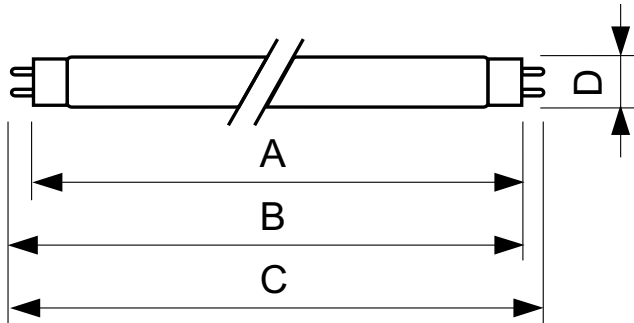

TL-D LIFEMAX Super 80

TL-D 36W/865 1SL/25

The TL-D LIFEMAX Super 80 lamp offers more lumens per watt and better color rendering than TL-D standard colors. Furthermore, it has a lower mercury content. The lamp can be operated in existing TL-D luminaires.

Product data

General Information		Voltage (Nom)	
Cap-Base	G13 [Medium Bi-Pin Fluorescent]		103 V
Life To 10% Failures (Nom)	10000 h	Controls and Dimming	
Life To 50% Failures (Nom)	15000 h	Dimmable	Yes
Life To 50% Failures Preheat (Nom)	20000 h	Approval and Application	
Light Technical		Energy Efficiency Label (EEL)	A
Color Code	865 [CCT of 6500K]	Mercury (Hg) Content (Nom)	2.0 mg
Luminous Flux (Rated) (Nom)	3070 lm	Product Data	
Color Designation	Cool Daylight	Full product code	871150028563840
Lumen Maintenance 2000 h (Nom)	96 %	Order product name	TL-D 36W/865 1SL/25
Lumen Maintenance 5000 h (Nom)	94 %	EAN/UPC - Product	8711500285638
Chromaticity Coordinate X (Nom)	313	Order code	927982286536
Chromaticity Coordinate Y (Nom)	338	Numerator - Quantity Per Pack	1
Correlated Color Temperature (Nom)	6500 K	Numerator - Packs per outer box	25
Luminous Efficacy (rated) (Nom)	85 lm/W	Material Nr. (12NC)	927982286536
Color Rendering Index (Nom)	80	Net Weight (Piece)	0.140 kg
Operating and Electrical			
Power (Rated) (Nom)	36 W		
Lamp Current (Nom)	0.440 A		

TL-D LIFEMAX Super 80

Dimensional drawing

Product	D (max)	A (max)	B (max)	B (min)	C (max)
TL-D 36W/865 1SL/25	28 mm	1199.4 mm	1206.5 mm	1204.1 mm	1213.6 mm

TL-D 36W/865 CDL G13

Photometric data

Lightcolor /865