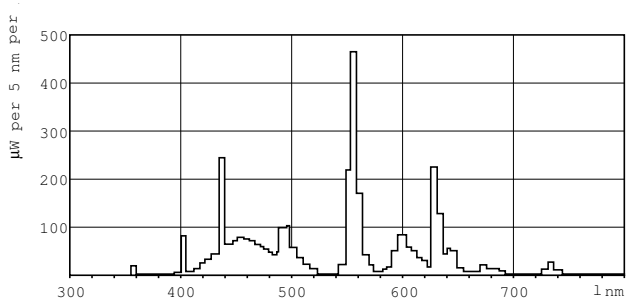

TL-D LIFEMAX Super 80

TL-D 36W/865 1SL/25

The TL-D LIFEMAX Super 80 lamp offers more lumens per watt and better color rendering than TL-D standard colors. Furthermore, it has a lower mercury content. The lamp can be operated in existing TL-D luminaires.

Product data

General Information		Voltage (Nom)	
Cap-Base	G13 [Medium Bi-Pin Fluorescent]		103 V
Life To 10% Failures (Nom)	10000 h	Controls and Dimming	
Life To 50% Failures (Nom)	15000 h	Dimmable	Yes
Life To 50% Failures Preheat (Nom)	20000 h	Approval and Application	
Light Technical		Energy Efficiency Label (EEL)	A
Color Code	865 [CCT of 6500K]	Mercury (Hg) Content (Nom)	2.0 mg
Luminous Flux (Rated) (Nom)	3070 lm	Product Data	
Color Designation	Cool Daylight	Full product code	871150028563840
Lumen Maintenance 2000 h (Nom)	96 %	Order product name	TL-D 36W/865 1SL/25
Lumen Maintenance 5000 h (Nom)	94 %	EAN/UPC - Product	8711500285638
Chromaticity Coordinate X (Nom)	313	Order code	927982286536
Chromaticity Coordinate Y (Nom)	338	Numerator - Quantity Per Pack	1
Correlated Color Temperature (Nom)	6500 K	Numerator - Packs per outer box	25
Luminous Efficacy (rated) (Nom)	85 lm/W	Material Nr. (12NC)	927982286536
Color Rendering Index (Nom)	80	Net Weight (Piece)	0.140 kg
Operating and Electrical			
Power (Rated) (Nom)	36 W		
Lamp Current (Nom)	0.440 A		

TL-D LIFEMAX Super 80

Dimensional drawing

Product	D (max)	A (max)	B (max)	B (min)	C (max)
TL-D 36W/865 1SL/25	28 mm	1199.4 mm	1206.5 mm	1204.1 mm	1213.6 mm

TL-D 36W/865 CDL G13

Photometric data

Lightcolor /865